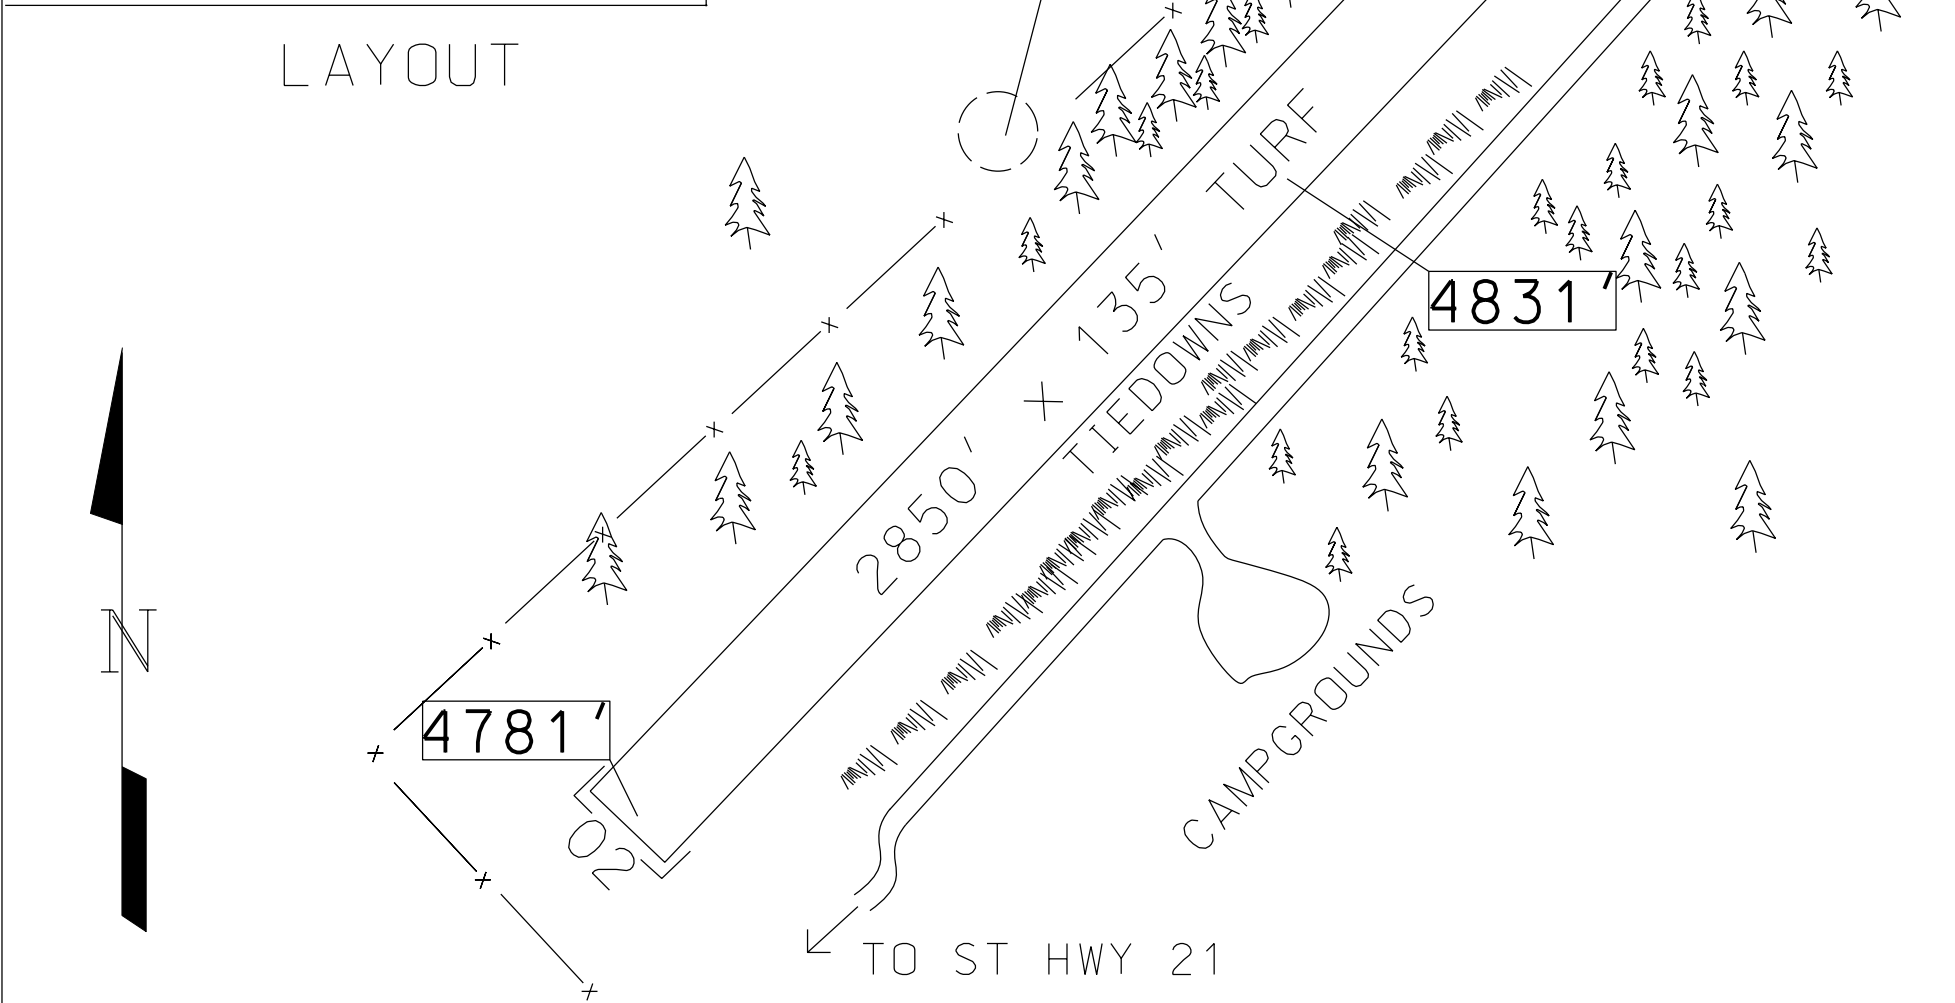

LAT 44° 08.53'

LONG 115° 18.84

LOCATION

13 MILES EAST OF LOWMAN

VOR

FREQ

RAD

NM

FBO(s)

NO

REMARKS NORMALLY LAND RWY 02, DEPART RWY 20. NO WINTER MAINTENANCE. NO LINE OF SIGHT BETWEEN RUNWAY ENDS. STEEP ENCLOSING TERRAIN.

03/09