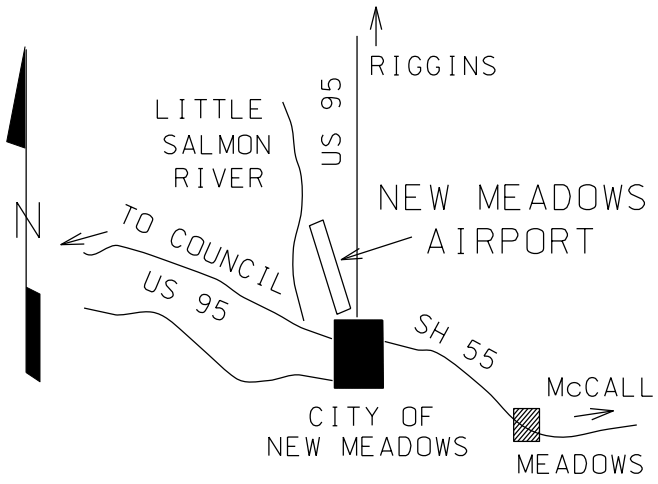

LOCATION

LAT 44° 58.68' LONG 116° 17.04'

LAYOUT

ELEVATION 3908

CTAF 122.9

LOCATION ADJ. N OF NEW MEADOWS

FUEL NO

VOR FREQ RAD NM
DNJ 116.2 325° 13.5

SERVICES
TIEDOWNS, FOOD AND LODGING IN TOWN

COMMUNICATIONS CTAF 122.9
CASCADE RCO 122.35 (BOISE RADIO)

NAV AIDS NO

MANAGER
208-334-8775, STATE OPERATED

LIGHTS NO

FBO(s) NO

ATTENDED NO

REMARKS

RIGHT TRAFFIC PATTERN RWY 32. NO LINE OF SIGHT BETWEEN RWY ENDS.
NO WINTER MAINTENANCE. WHITE ROCK BOUNDARY MARKERS.