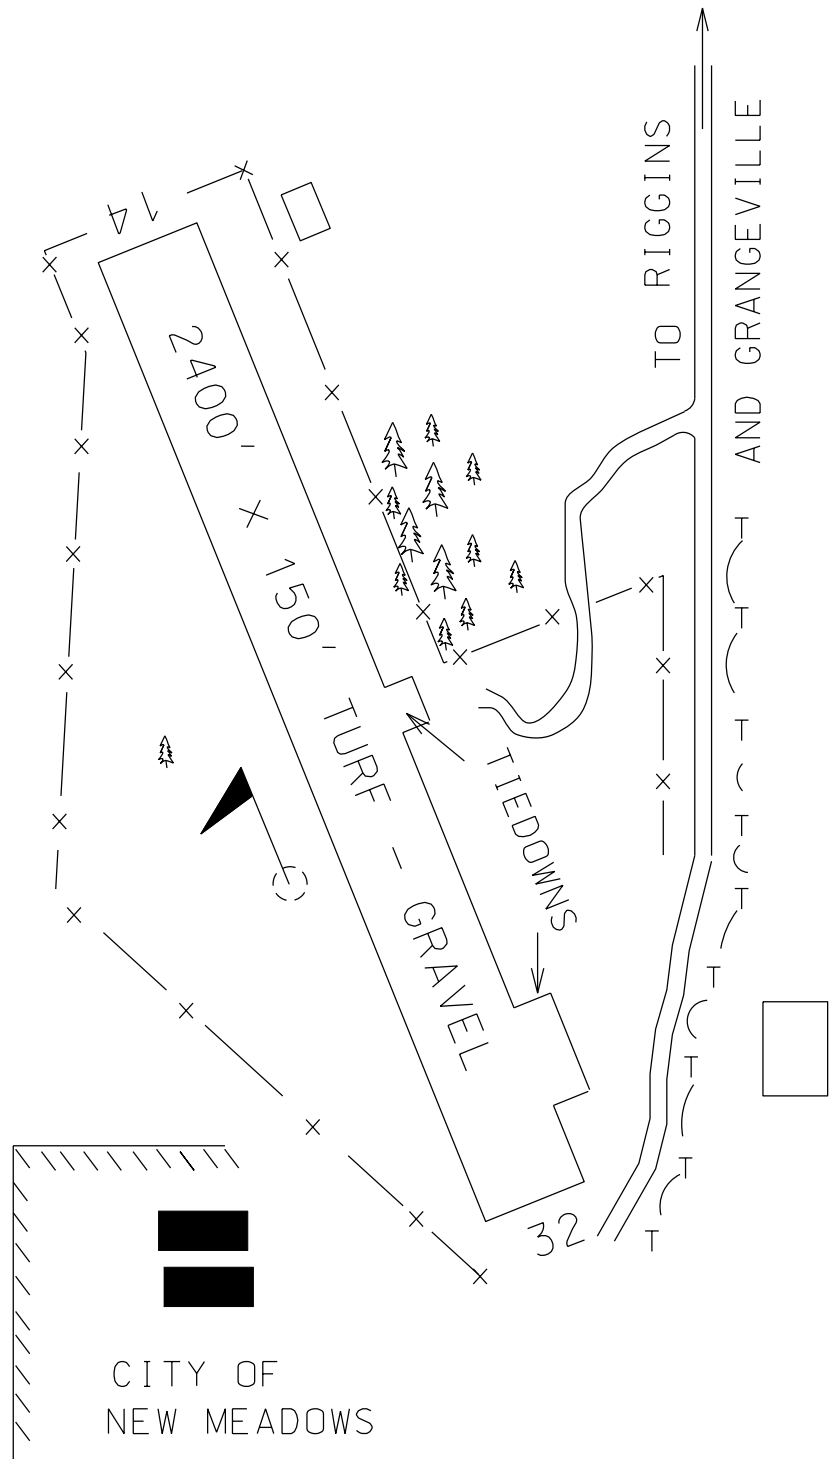

LOCATION

LAT 44° 58.68' LONG 116° 17.04'

LAYOUT

ELEVATION 3908

CTAF 122.9

LOCATION ADJ. N OF NEW MEADOWS

FUEL NO

VOR FREQ RAD NM
DNJ 116.2 325° 13.5

RIGHT TRAFFIC PATTERN RWY 32. NO LINE OF SIGHT BETWEEN RWY ENDS.
NO WINTER MAINTENANCE. WHITE ROCK BOUNDARY MARKERS.