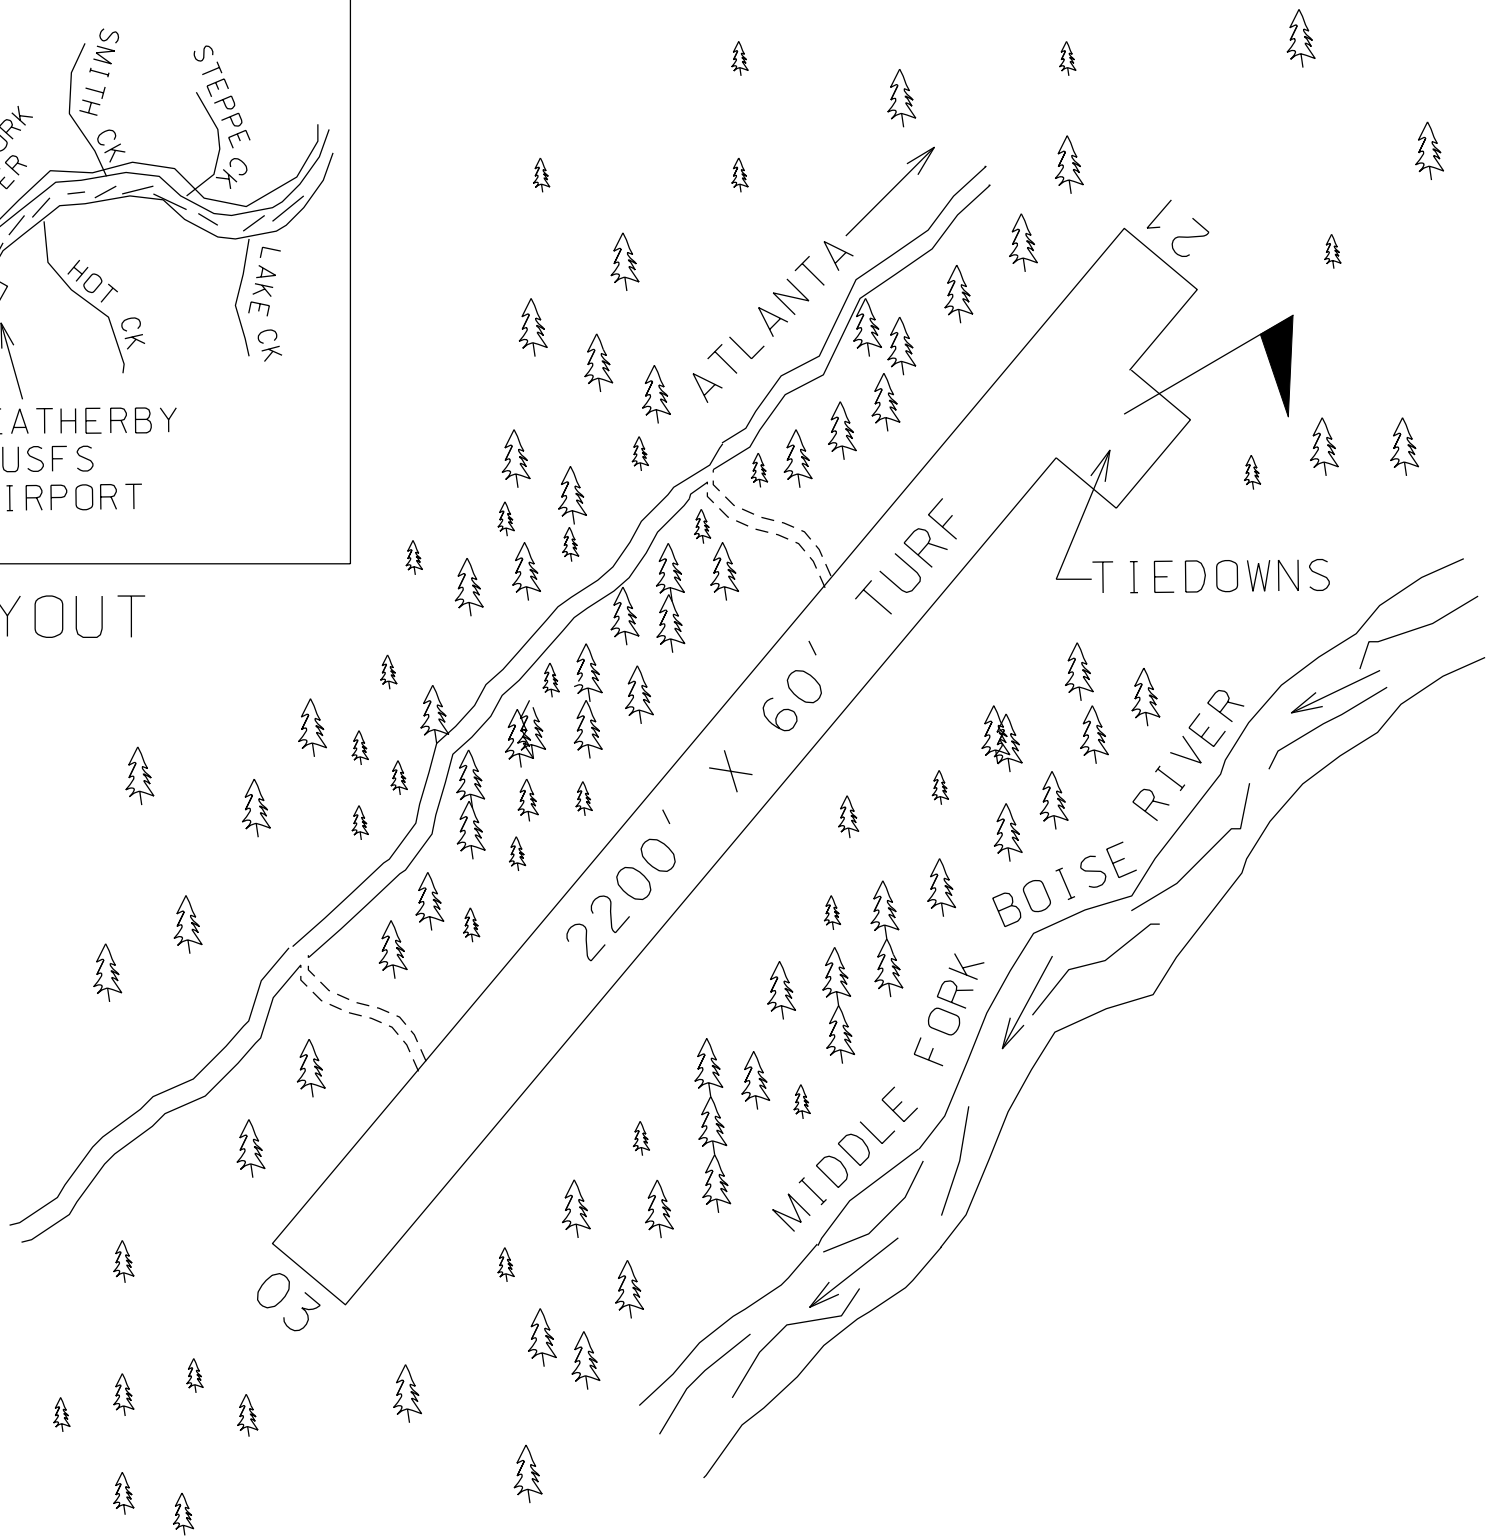

### LOCATION

LAT 43° 49.49' LONG 115° 19.91'

### LAYOUT

ELEVATION 4494

CTAF 122.9

LOCATION 9 MILES W OF ATLANTA

FUEL NO

VOR    FREQ    RAD    NM  
BOI    113.3    045°    43.0

SERVICES  
TIEDOWNS

COMMUNICATIONS    CTAF 122.9

### REMARKS

AIRPORT LOCATED IN NARROW RIVER CANYON SUBJECT TO LOCAL TURBULENCE CAUSED BY THE TERRAIN CONFIGURATION. RECOMMEND LAND RWY 03, DEPART RWY 21 WHEN WIND CONDITIONS PERMIT. RWY 03-21 THRESHOLDS MARKED WITH ROCK. NO WINTER MAINTENANCE.