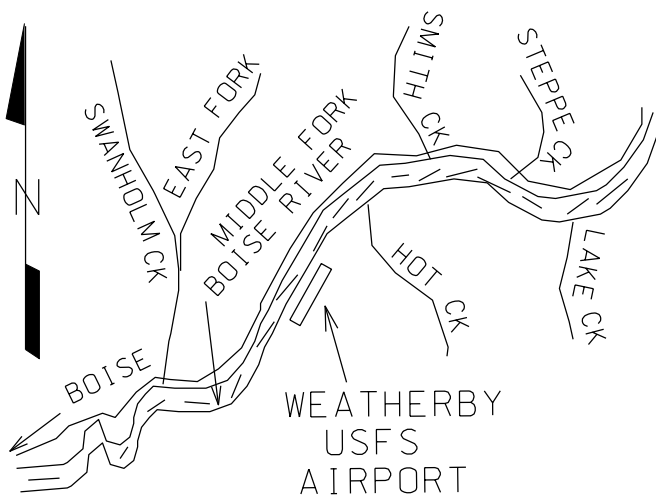

### LOCATION

LAT 43° 49.49' LONG 115° 19.91'

### LAYOUT

ELEVATION 4494

CTAF 122.9

LOCATION 9 MILES W OF ATLANTA

FUEL NO

VOR    FREQ    RAD    NM  
BOI    113.3    045°    43.0

SERVICES  
TIEDOWNS

COMMUNICATIONS    CTAF 122.9

### REMARKS

AIRPORT LOCATED IN NARROW RIVER CANYON SUBJECT TO LOCAL TURBULENCE CAUSED BY THE TERRAIN CONFIGURATION. RECOMMEND LAND RWY 03, DEPART RWY 21 WHEN WIND CONDITIONS PERMIT. RWY 03-21 THRESHOLDS MARKED WITH ROCK. NO WINTER MAINTENANCE.