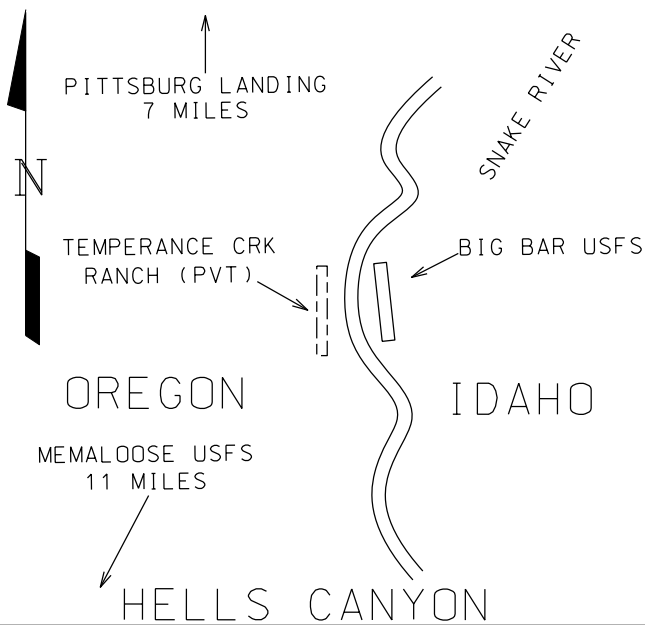

# BIG BAR USFS

LAT 45° 32.068'

LONG 116° 31.853'

## LOCATION

MANAGER WALLOWA-WHITMAN NF  
541-962-8648

NAV AIDS NONE

LIGHTS NONE

FBO(s) NONE

ATTENDED NO

REMARKS AIRPORT LOCATED IN A NARROW RIVER CANYON. HIGH SUMMER TEMPERATURES. TURBULENCE POSSIBLE YEAR ROUND. NO WINTER MAINTENANCE. AIRPORT DATA NOT VERIFIED.

# BIG BAR USFS