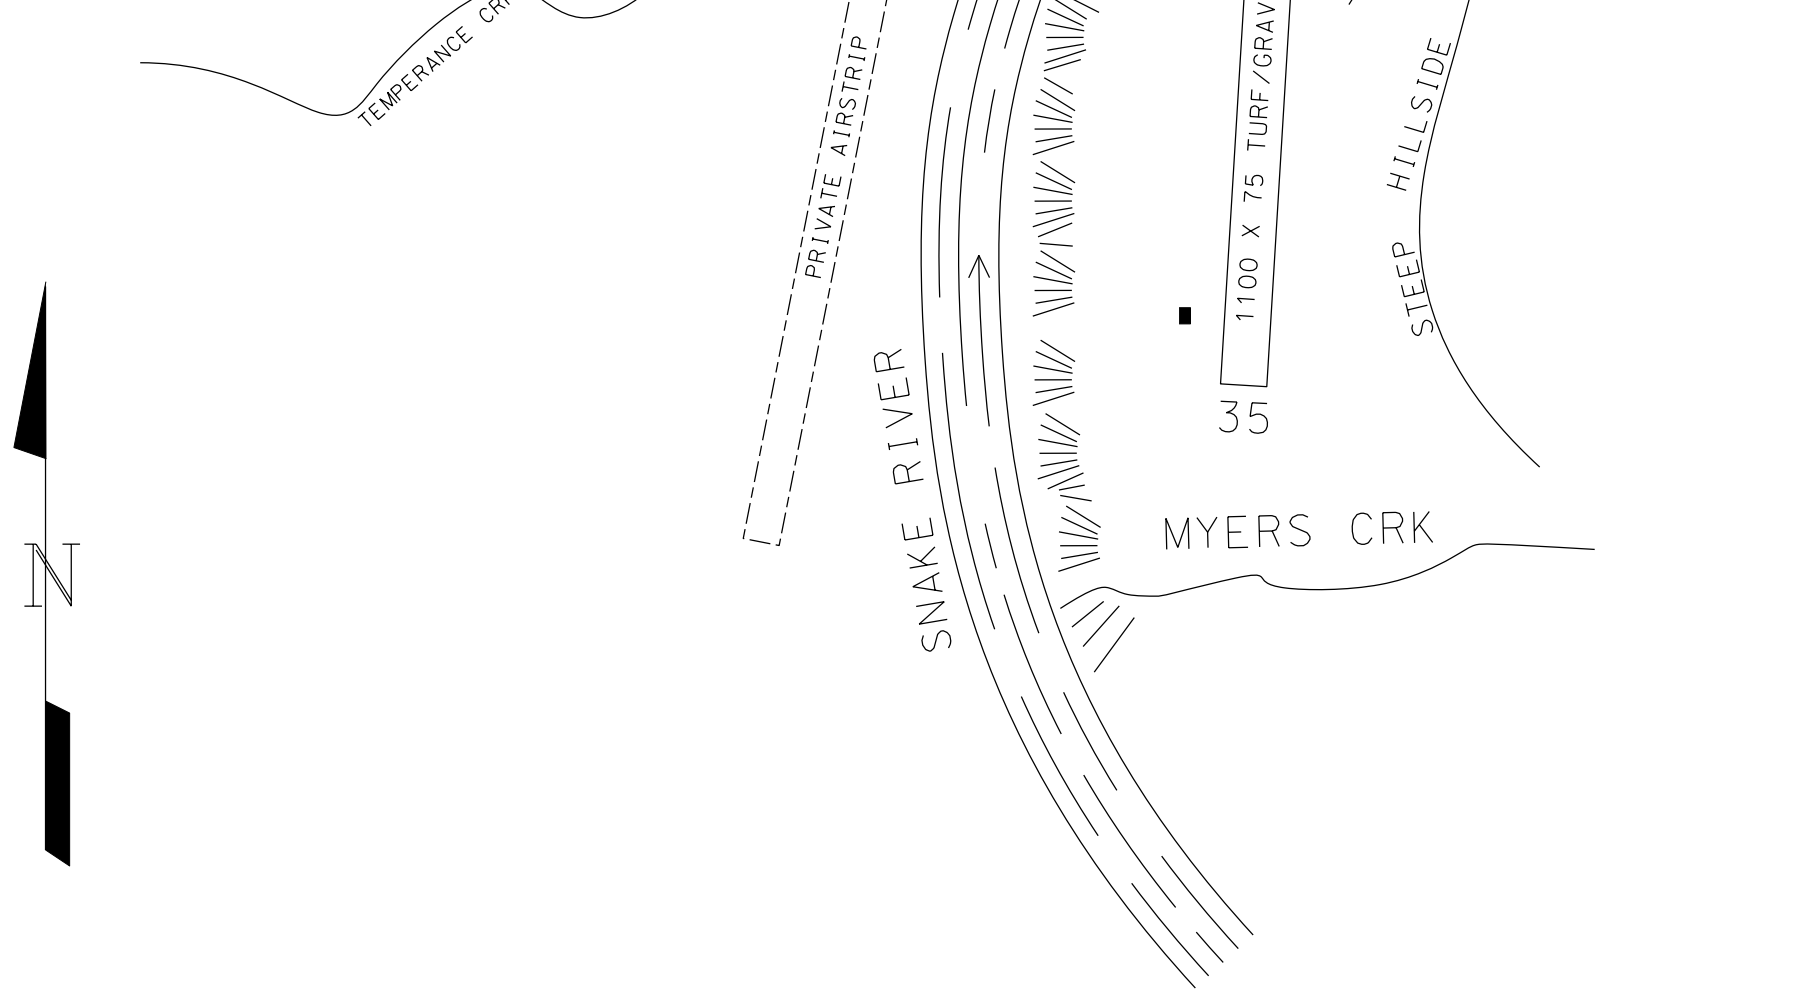

LAYOUT

ELEVATION 1308'

CTAF 122.9

LOCATION HELLS CANYON

FUEL NO

VOR   FREQ   RAD   NM
MOG   116.2   148°   61

SERVICES TIEDOWNS

COMMUNICATIONS CTAF 122.9

MANAGER WALLOWA-WHITMAN NF
541-962-8648

NAV AIDS NONE

LIGHTS NONE

FBO(s) NONE

ATTENDED NO

REMARKS AIRPORT LOCATED IN A NARROW RIVER CANYON. HIGH SUMMER TEMPERATURES. TURBULENCE POSSIBLE YEAR ROUND. NO WINTER MAINTENANCE. AIRPORT DATA NOT VERIFIED.

BIG BAR USFS