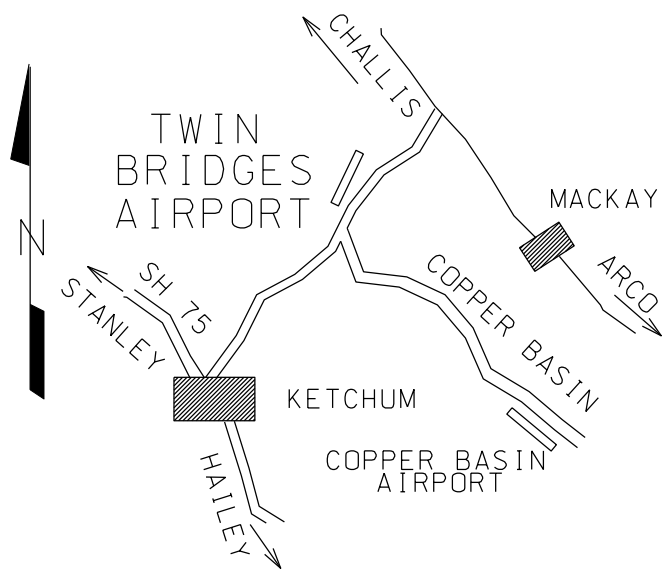

LOCATION

LAT 43° 56.62' LONG 114° 06.62'

LAYOUT

CTAF 122.9

LOCATION 22 MILES NE OF KETCHUM

FUEL NO

VOR FREQ RAD NM
LKT 113.5 164° 64.5

SERVICES
TIEDOWNS

COMMUNICATIONS CTAF 122.9

NAV AIDS NO

MANAGER
208-334-8775, STATE OPERATED

LIGHTS NO

FBO(s) NO

ATTENDED NO

REMARKS

AIRPORT LOCATED IN HIGH VALLEY SURROUNDED BY HIGH MOUNTAINS. BE ALERT, AIRPORT SUBJECT TO ONGOING DAMAGE BY LIVESTOCK, GROUND VEHICLES, AND RODENTS. RWY 03-21 EDGES AND THRESHOLDS MARKED WITH WHITE ROCKS. NO WINTER MAINTENANCE.