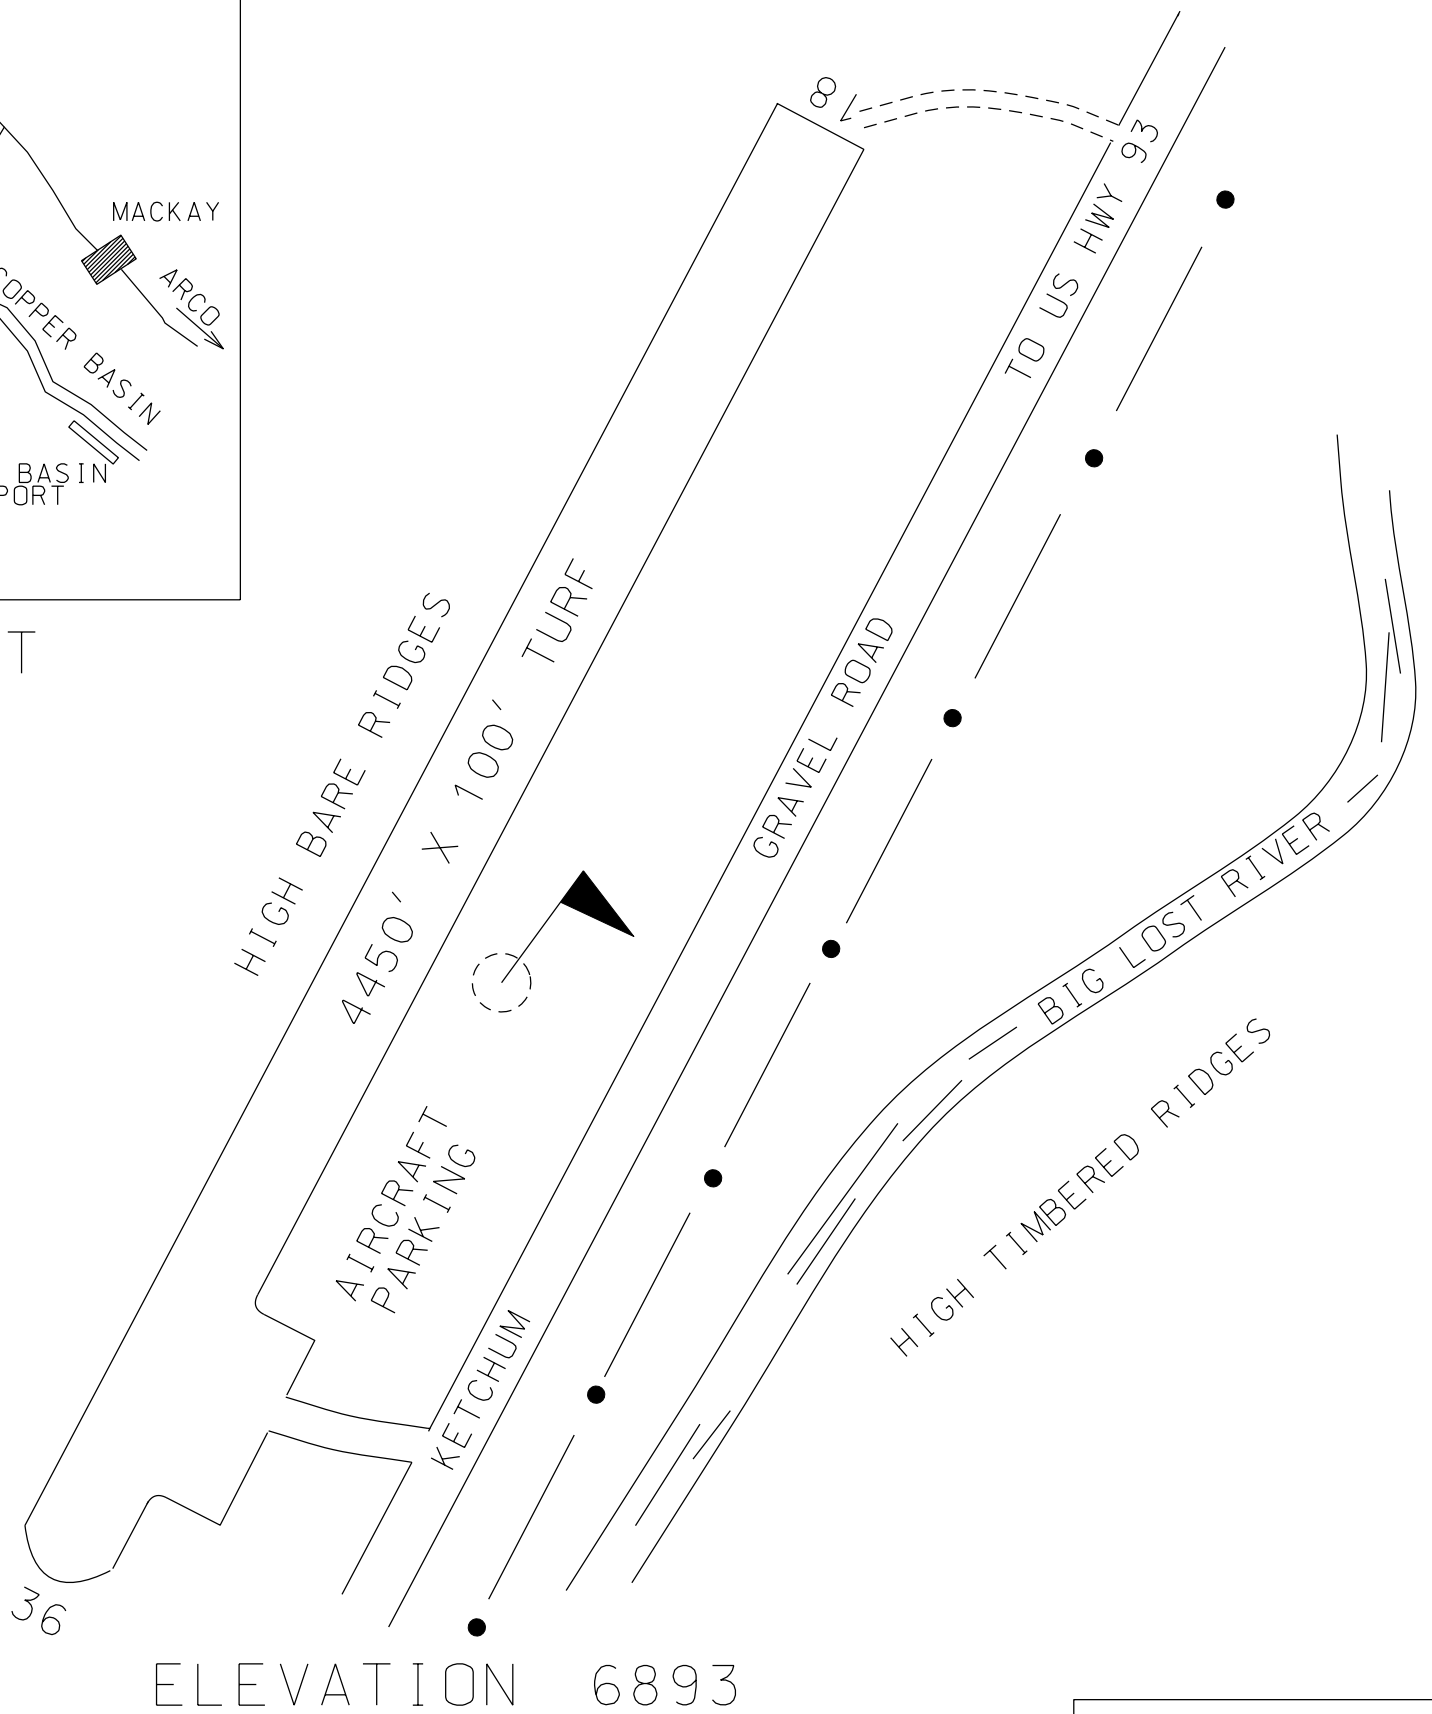

LOCATION

LAT 43° 56.62' LONG 114° 06.62'

LAYOUT

CTAF 122.9

LOCATION 22 MILES NE OF KETCHUM

FUEL NO

VOR FREQ RAD NM
LKT 113.5 164° 64.5

SERVICES
TIEDOWNS

COMMUNICATIONS CTAF 122.9

NAV AIDS NO

MANAGER
208-334-8775, STATE OPERATED

LIGHTS NO

FBO(s) NO

ATTENDED NO

REMARKS

AIRPORT LOCATED IN HIGH VALLEY SURROUNDED BY HIGH MOUNTAINS. BE ALERT, AIRPORT SUBJECT TO ONGOING DAMAGE BY LIVESTOCK, GROUND VEHICLES, AND RODENTS. RWY 03-21 EDGES AND THRESHOLDS MARKED WITH WHITE ROCKS. NO WINTER MAINTENANCE.