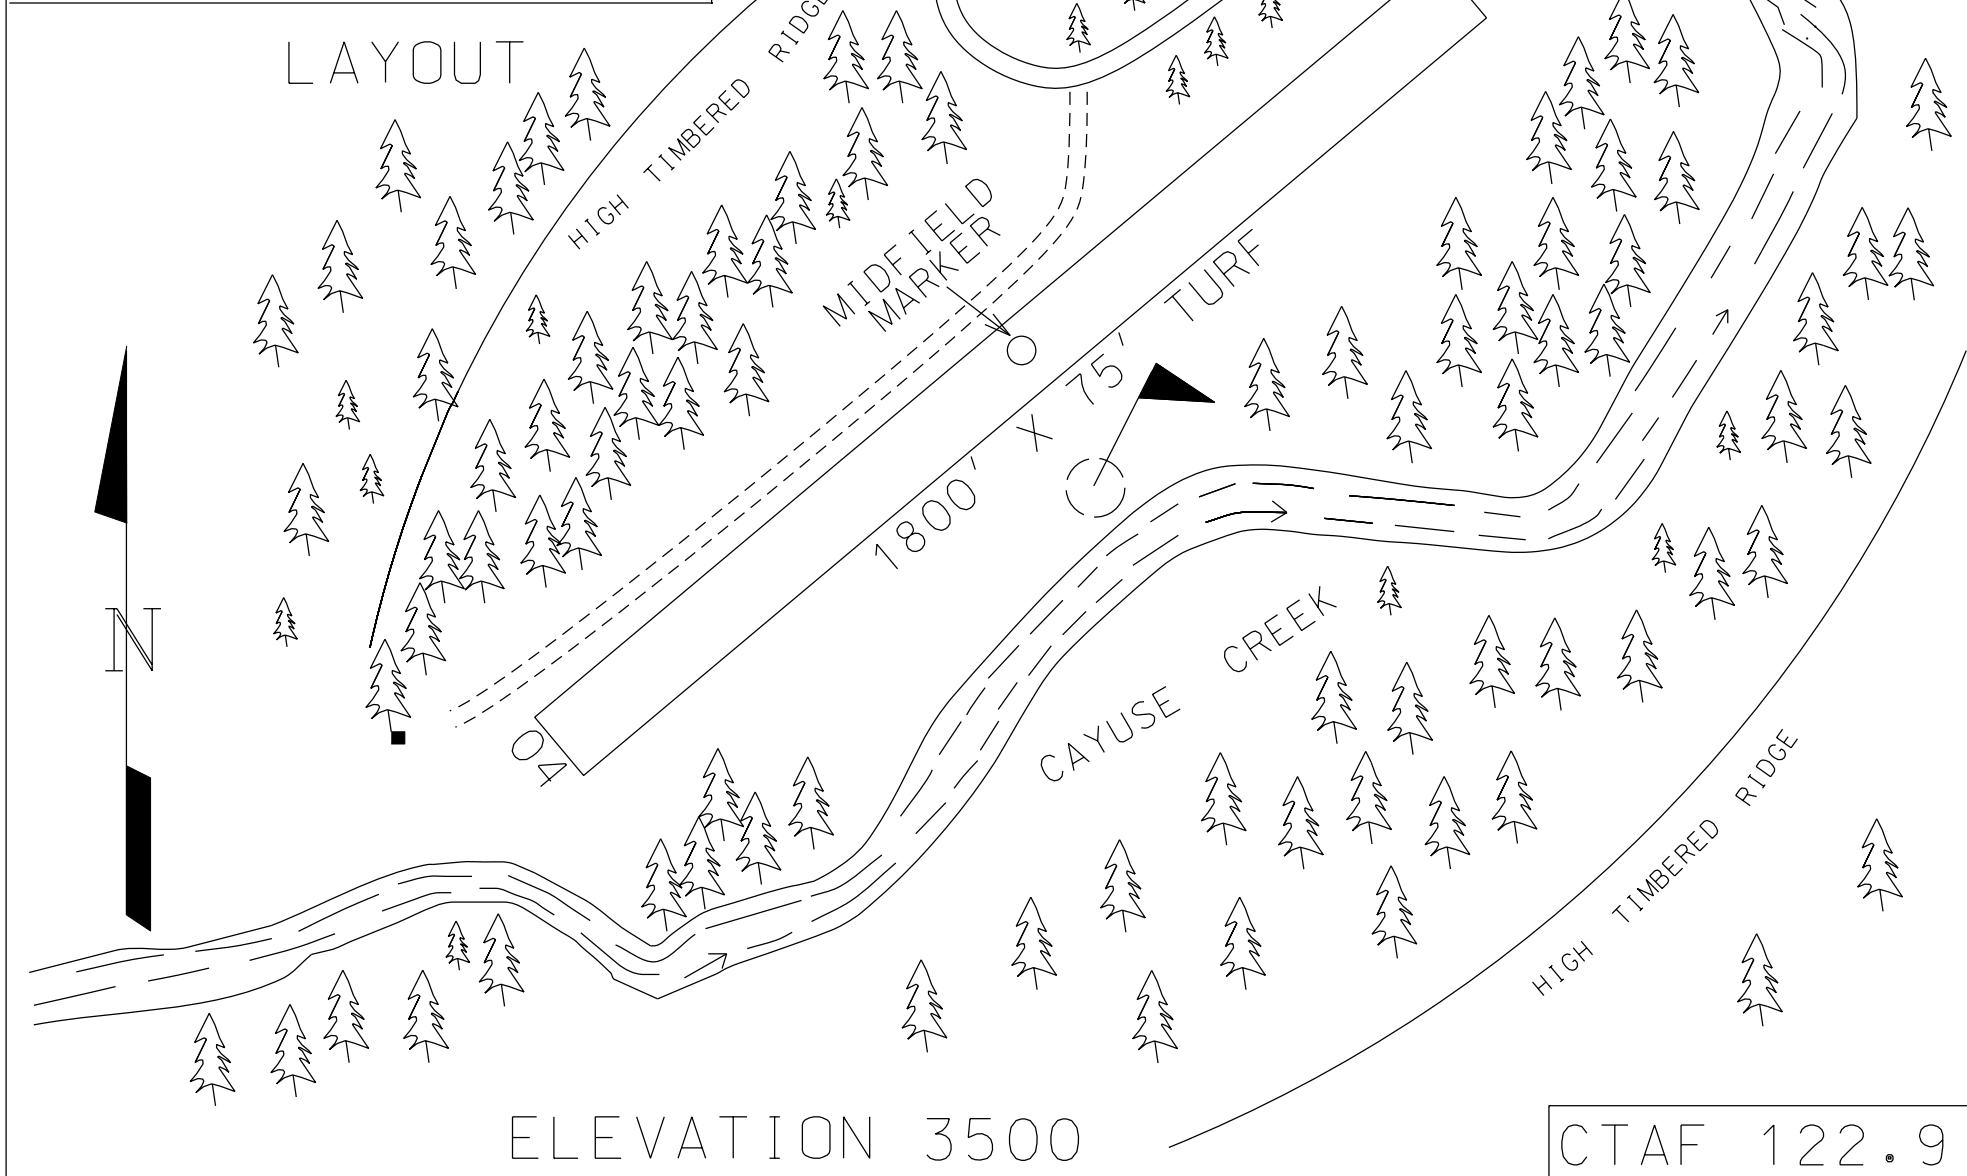

CAYUSE CREEK USFS

C64

LAT 46° 40.00' LONG 115° 04.39'

LOCATION
45 MILES WSW OF MISSOULA

<u>VOR</u>	<u>FREQ</u>	<u>RAD</u>	<u>NM</u>
MLP	117.8	133°	53

FUEL NO

SERVICES NO

MANAGER
CLEARWATER NAT'L FOREST
208-476-4541

FBO(s) NO

COMMUNICATIONS CTAF 122.9

NAV AIDS NO

LIGHTS NO

ATTENDED NO

REMARKS NORMALLY LAND RUNWAY 22, TAKEOFF RUNWAY 04. STEEP ENCLOSING TERRAIN. WILDLIFE OR STOCK FREQUENTLY ON RUNWAY. RUNWAY THRESHOLD MAY BE UNDEFINED.