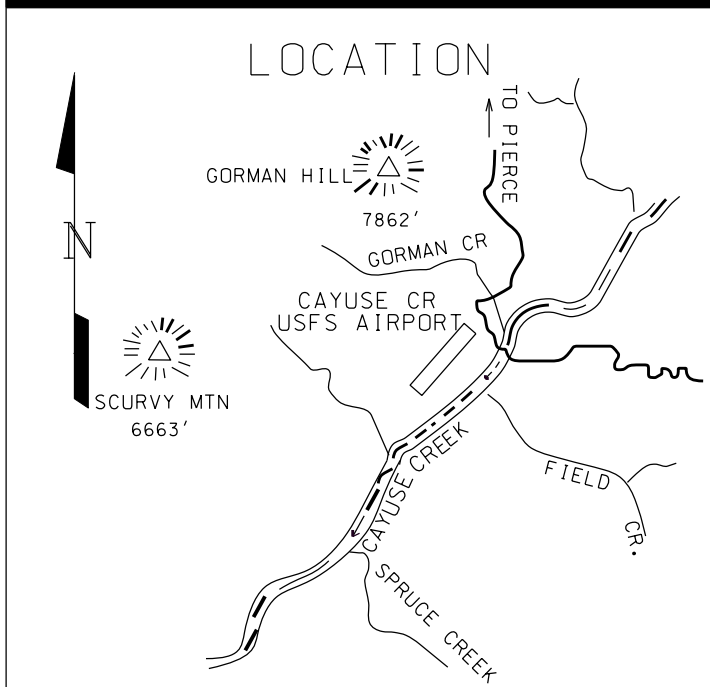

CAYUSE CREEK USFS

C64

LAT 46° 40.00' LONG 115° 04.39'

LOCATION
45 MILES WSW OF MISSOULA

<u>VOR</u>	<u>FREQ</u>	<u>RAD</u>	<u>NM</u>
MLP	117.8	133°	53

FUEL NO

SERVICES NO

MANAGER
CLEARWATER NAT'L FOREST
208-476-4541

FBO(s) NO

COMMUNICATIONS CTAF 122.9

NAV AIDS NO

LIGHTS NO

ATTENDED NO

REMARKS NORMALLY LAND RUNWAY 22, TAKEOFF RUNWAY 04. STEEP ENCLOSING TERRAIN. WILDLIFE OR STOCK FREQUENTLY ON RUNWAY. RUNWAY THRESHOLD MAY BE UNDEFINED.