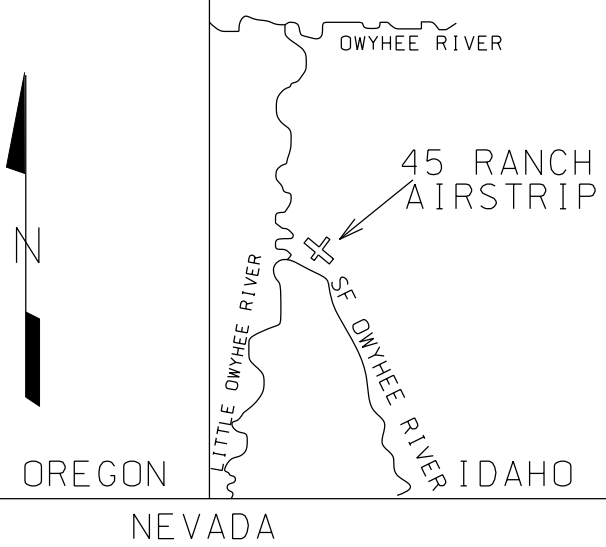

45 RANCH

LAT 42° 10' 35" LONG 116° 51' 16"

LOCATION

LAYOUT

LITTLE OWYHEE R

ELEVATION 4992

CTAF 122.9

LOCATION

SF OWYHEE RIVER DRAINAGE

<u>VOR</u>	<u>FREQ</u>	<u>RAD</u>	<u>NM</u>
LIA	114.9	210°	79

COMMUNICATIONS CTAF 122.9

NAV AIDS NO

LIGHTS NO

ATTENDED NO

FUEL NONE

SERVICES
NONE

MANAGER

FBO(s)
NO

REMARKS

NO THRESHOLD OR RUNWAY MARKING. NO WINDSOCK. RUNWAY DIMENSIONS UNVERIFIED. USE AT OWN RISK. SURFACE ROUGH AND UNEVEN.