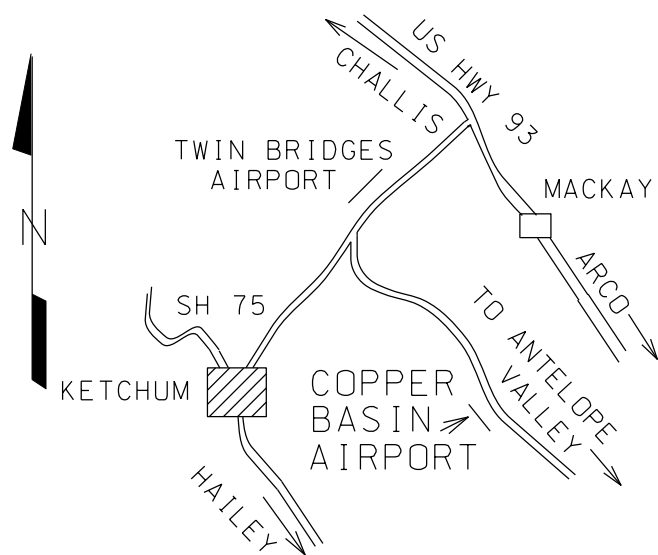

## LOCATION

LAT 43° 48.12' LONG 113° 49.89'

## LAYOUT

ELEVATION 7920

CTAF 122.9

LOCATION 12 MILES SW OF MACKAY

FUEL NO

VOR    FREQ    RAD    NM  
 IDA    109.0    267°    79.0

SERVICES

TIEDOWNS

## REMARKS

CAUTION: LIVESTOCK ON AND IN VICINITY OF AIRPORT. AIRPORT LOCATED IN HIGH MOUNTAIN VALLEY SURROUNDED BY MOUNTAINS. CHECK AIRCRAFT PERFORMANCE FOR HIGH DENSITY ALTITUDE. NO WINTER MAINTENANCE.