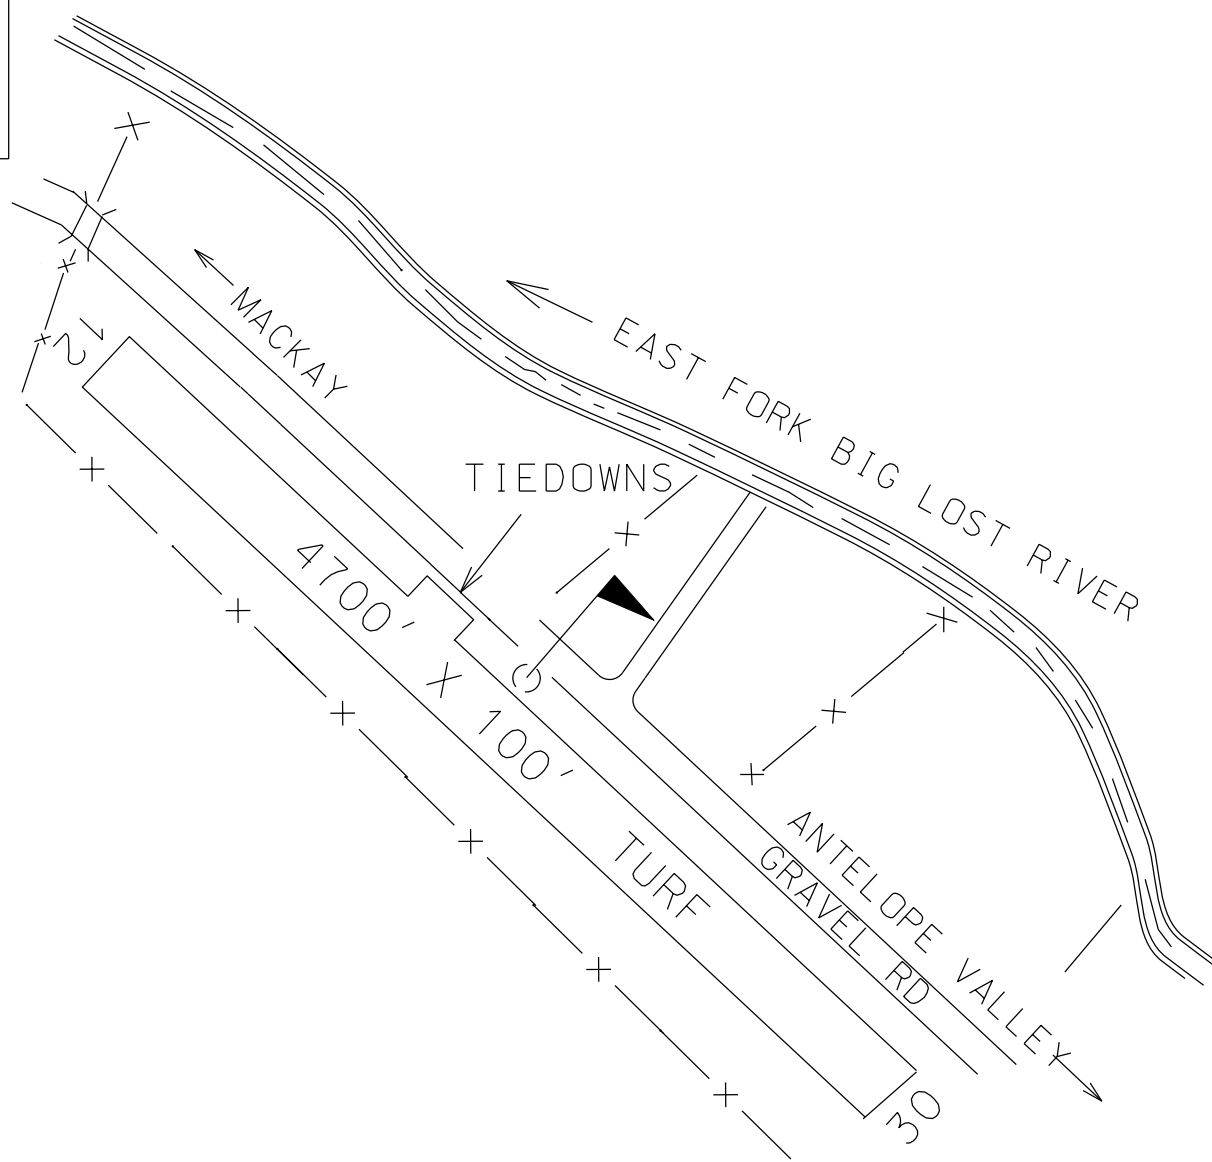

## LOCATION

LAT 43° 48.12' LONG 113° 49.89'

## LAYOUT

ELEVATION 7920

CTAF 122.9

LOCATION 12 MILES SW OF MACKAY

FUEL NO

VOR    FREQ    RAD    NM  
 IDA    109.0    267°    79.0

SERVICES

TIEDOWNS

## REMARKS

CAUTION: LIVESTOCK ON AND IN VICINITY OF AIRPORT. AIRPORT LOCATED IN HIGH MOUNTAIN VALLEY SURROUNDED BY MOUNTAINS. CHECK AIRCRAFT PERFORMANCE FOR HIGH DENSITY ALTITUDE. NO WINTER MAINTENANCE.