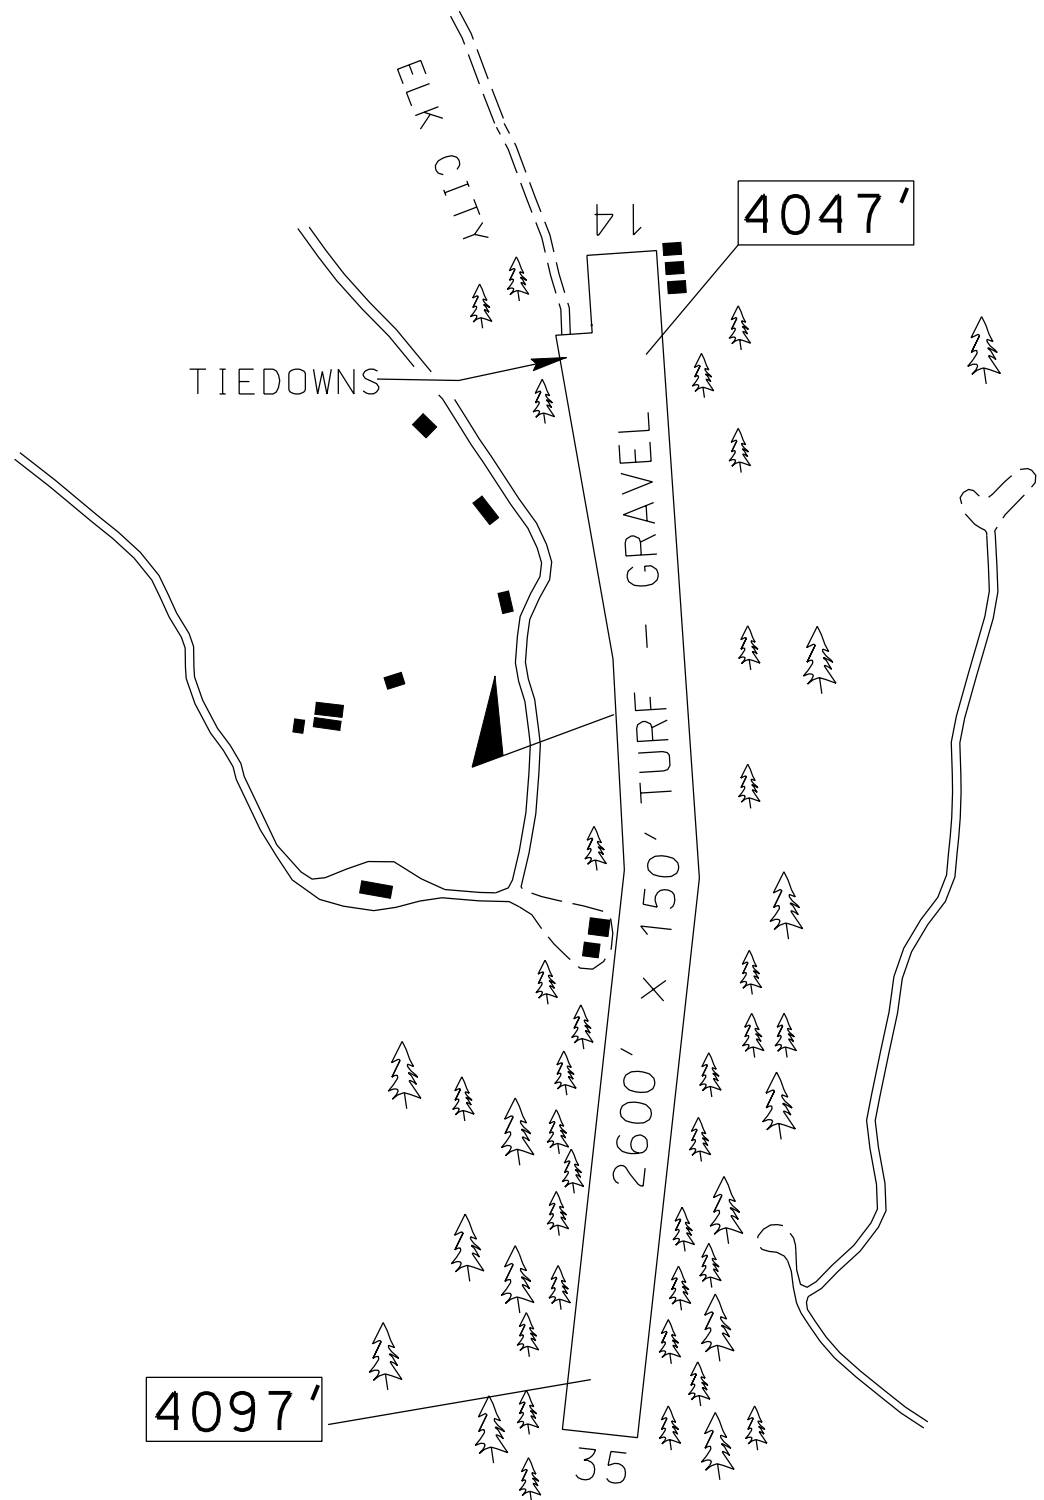

LOCATION

LAT 45° 49.36' LONG 115° 26.39'

LAYOUT

ELEVATION 4097

CTAF 122.9

LOCATION ADJACENT SW OF ELK CITY

FUEL NO

VOR FREQ RAD NM
LKT 113.5 292° 74.5

NORMALLY LAND RUNWAY 14, TAKEOFF RUNWAY 35. CURVED RUNWAY WITH NO LINE OF SIGHT BETWN RUNWAY ENDS. MAY NOT BE MOWED FULL WIDTH RUNWAY 14 THRESHOLD IS NOT DEFINED. NO WINTER MAINTENANCE.

12-08