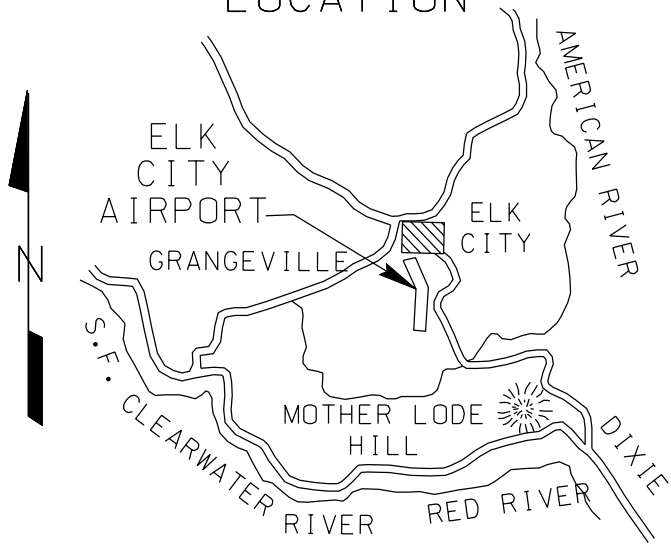

LOCATION

LAT 45° 49.36' LONG 115° 26.39'

LAYOUT

ELEVATION 4097

CTAF 122.9

LOCATION ADJACENT SW OF ELK CITY

FUEL NO

VOR FREQ RAD NM
LKT 113.5 292° 74.5

SERVICES
FOOD & LODGING IN TOWN, TIEDOWNS

COMMUNICATIONS CTAF 122.9

NAV AIDS NO

MANAGER 208-842-9220

LIGHTS NO

FBO(s)
NO

ATTENDED NO

REMARKS

NORMALLY LAND RUNWAY 14, TAKEOFF RUNWAY 35. CURVED RUNWAY WITH NO LINE OF SIGHT BETWN RUNWAY ENDS. MAY NOT BE MOWED FULL WIDTH RUNWAY 14 THRESHOLD IS NOT DEFINED. NO WINTER MAINTENANCE.

12-08