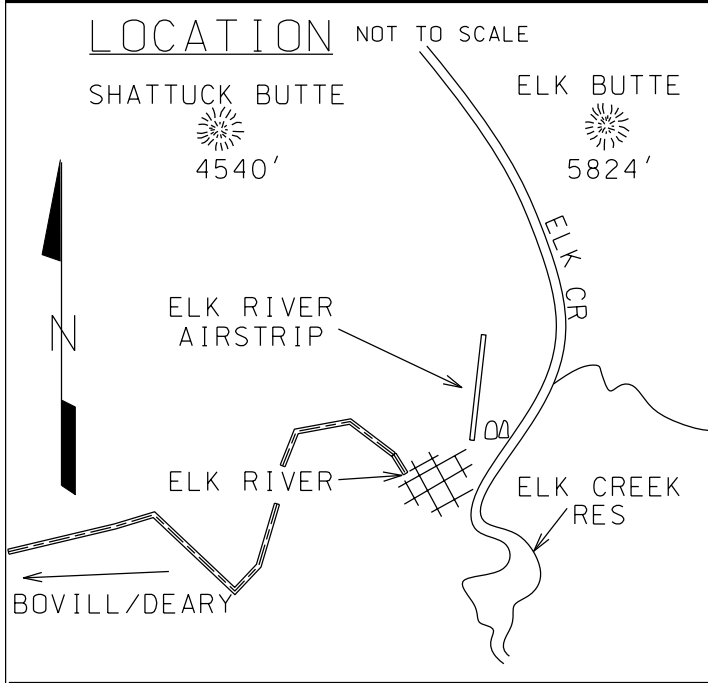

# ELK RIVER

LAT 46° 47.241' LONG 116° 10.588'

LOCATION NORTH OF DWORSHAK RES

<u>VOR</u>	<u>FREQ</u>	<u>RAD</u>	<u>NM</u>
MQG	108.2	028°	44

COMMUNICATIONS CTAF 122.9

NAV AIDS NO

LIGHTS NO

ATTENDED NO

FUEL NO

SERVICES NO

MANAGER 208-634-0700

FBO(s)  
NO

REMARKS LAND RWY 17, TAKEOFF RUNWAY 35. NO WINTER MAINTENANCE. RUNWAY MAY NOT BE MOWED TO FULL 75' WIDTH. EDGES SOFT IN SPRING. USE CAUTION WHEN TAXIING OFF RUNWAY SURFACE. USE AT OWN RISK. AIRPORT DATA UNVERIFIED.