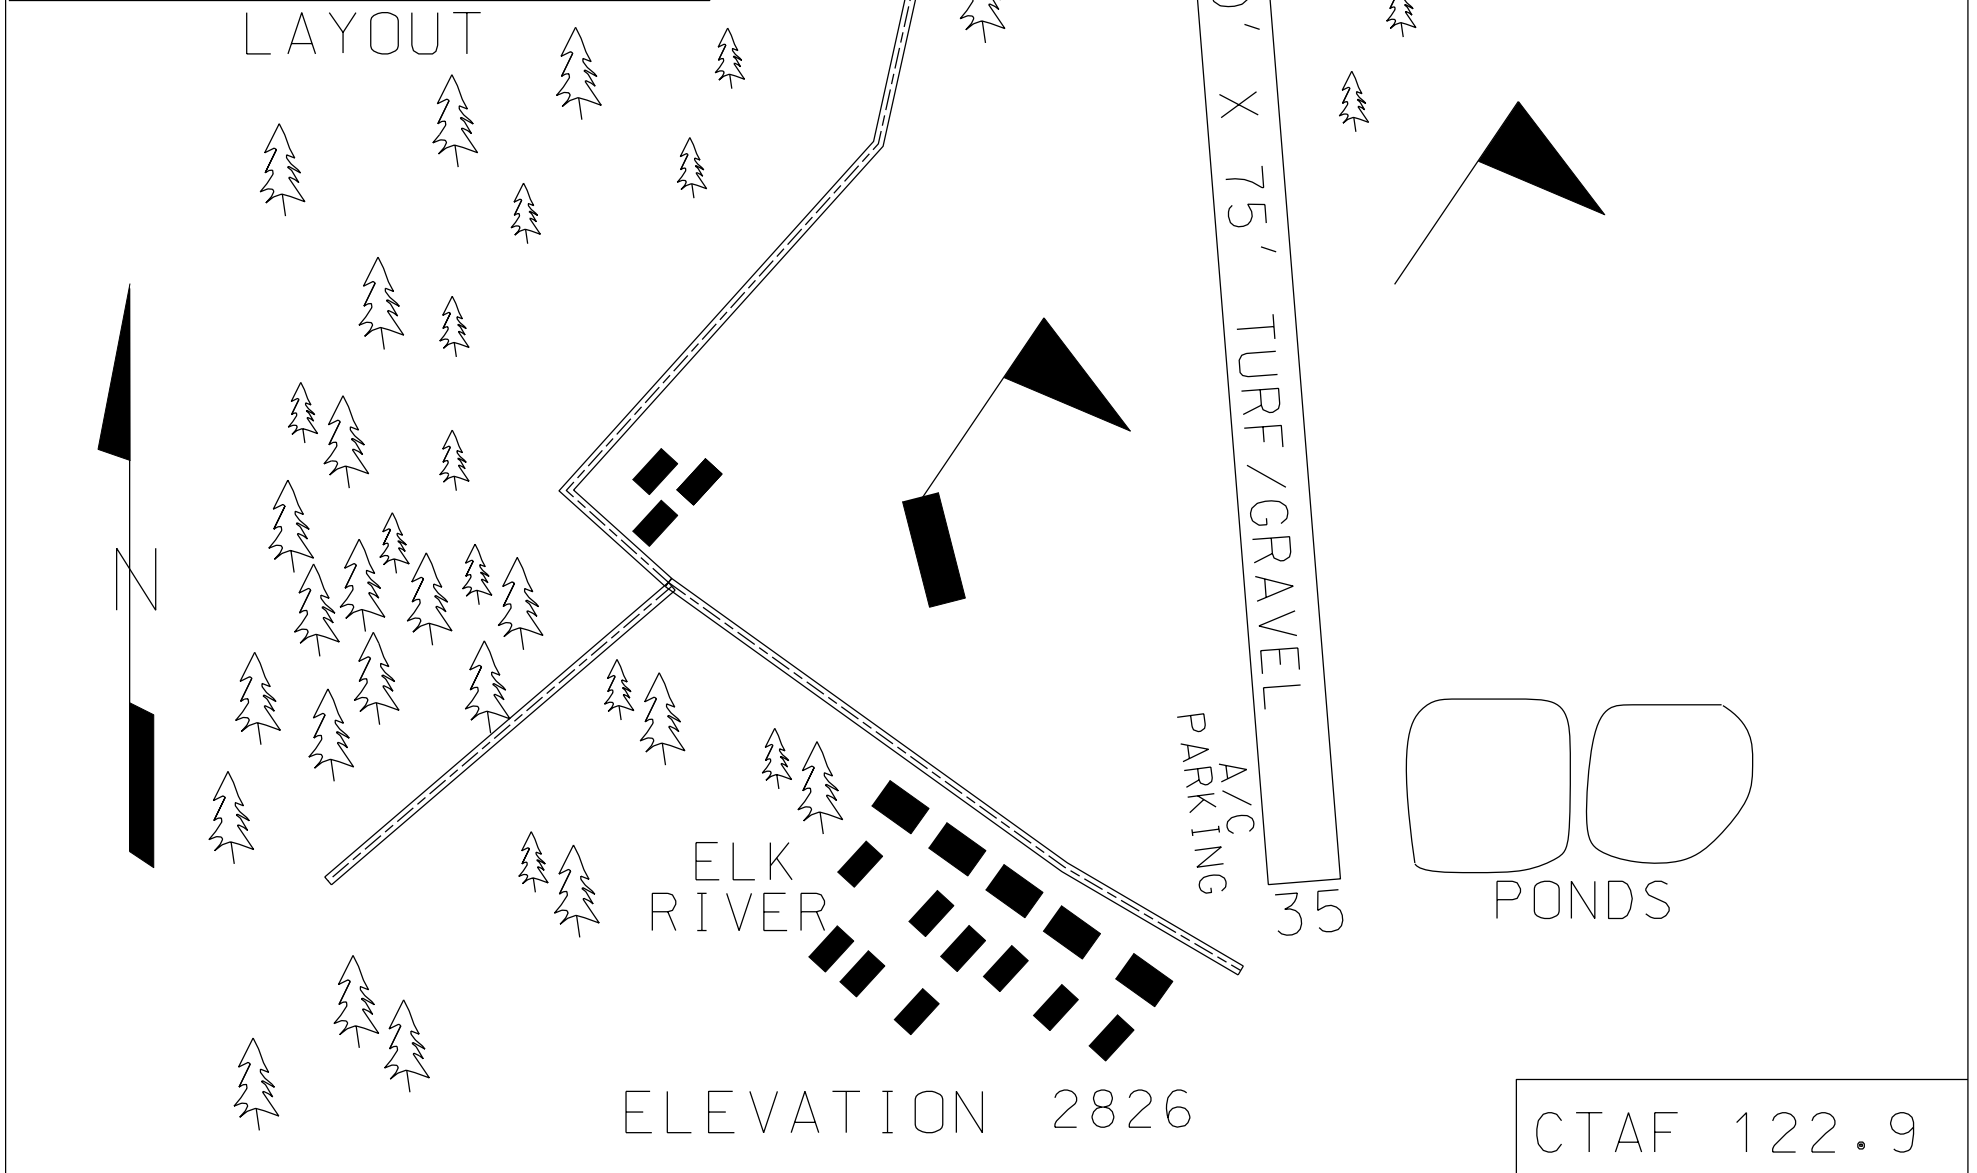

# ELK RIVER

LAT 46° 47.241' LONG 116° 10.588'

LOCATION NORTH OF DWORSHAK RES

<u>VOR</u>	<u>FREQ</u>	<u>RAD</u>	<u>NM</u>
MQG	108.2	028°	44

COMMUNICATIONS CTAF 122.9

NAV AIDS NO

LIGHTS NO

ATTENDED NO

FUEL NO

SERVICES NO

MANAGER 208-634-0700

FBO(s)  
NO

REMARKS LAND RWY 17, TAKEOFF RUNWAY 35. NO WINTER MAINTENANCE. RUNWAY MAY NOT BE MOWED TO FULL 75' WIDTH. EDGES SOFT IN SPRING. USE CAUTION WHEN TAXIING OFF RUNWAY SURFACE. USE AT OWN RISK. AIRPORT DATA UNVERIFIED.