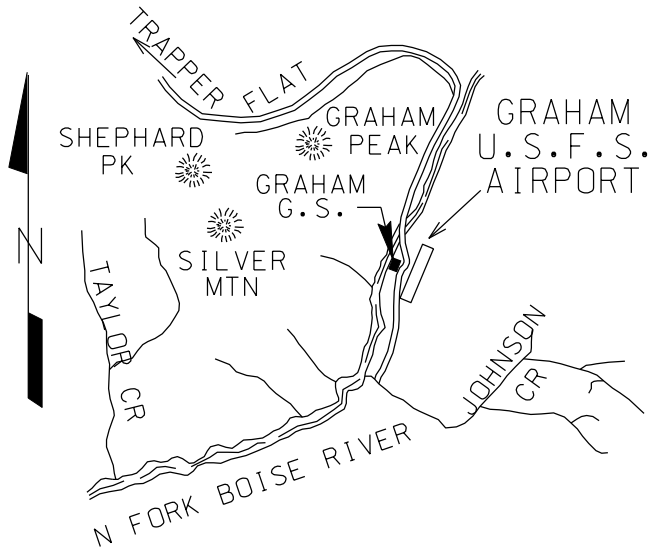

## LOCATION

LAT 43° 57.31' LONG 115° 16.36'

## LAYOUT

ELEVATION 5726

CTAF 122.9

LOCATION 11 MILES NW OF ATLANTA

FUEL NO

VOR    FREQ    RAD    NM  
BOI    113.3    042°    47.0

SERVICES NO

COMMUNICATIONS CTAF 122.9

## REMARKS

BIG GAME ANIMALS ON AND IN VICINITY OF AIRPORT. NO LINE OF SIGHT BETWEEN RWY ENDS. RECOMMEND LAND RWY 36, DEPART RWY 18 WHEN WIND CONDITIONS PERMIT. RWY 18-36 THRESHOLDS MARKED WITH ROCK. NO WINTER MAINTENANCE. FIRST 1/3 RWY SOFT AND UNUSABLE IN SPRING.