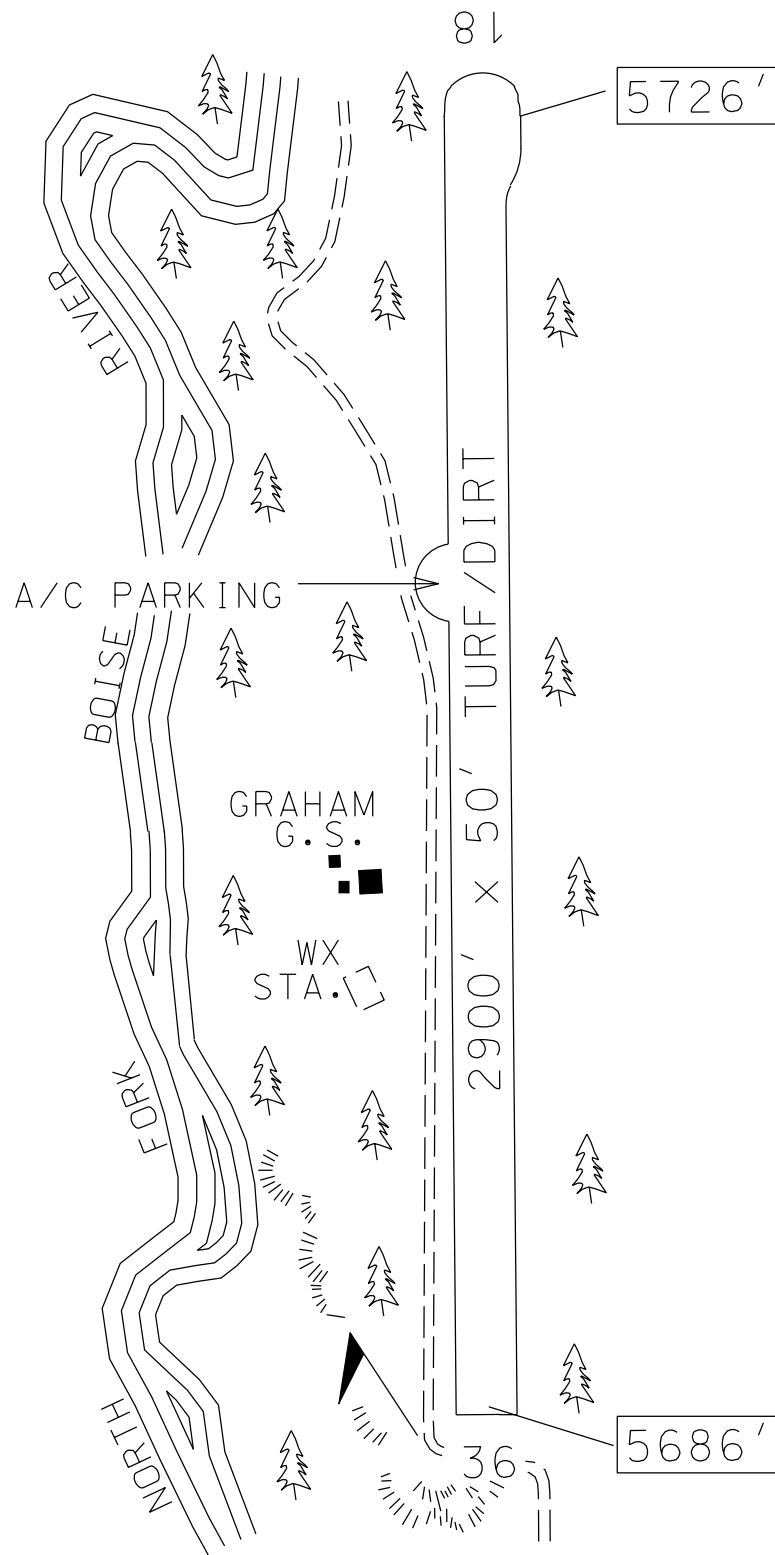

## LOCATION

LAT 43° 57.31' LONG 115° 16.36'

## LAYOUT

ELEVATION 5726

CTAF 122.9

LOCATION 11 MILES NW OF ATLANTA

FUEL NO

VOR    FREQ    RAD    NM  
BOI    113.3    042°    47.0

SERVICES NO

COMMUNICATIONS CTAF 122.9

NAV AIDS NO

MANAGER 208-373-4176

LIGHTS NO

FBO(s)  
NO

ATTENDED NO

## REMARKS

BIG GAME ANIMALS ON AND IN VICINITY OF AIRPORT. NO LINE OF SIGHT BETWEEN RWY ENDS. RECOMMEND LAND RWY 36, DEPART RWY 18 WHEN WIND CONDITIONS PERMIT. RWY 18-36 THRESHOLDS MARKED WITH ROCK. NO WINTER MAINTENANCE. FIRST 1/3 RWY SOFT AND UNUSABLE IN SPRING.