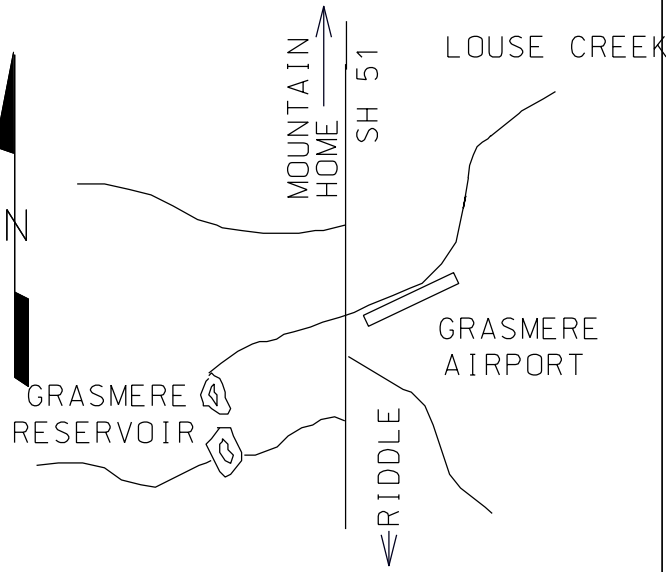

LOCATION

LAT 42° 22.40' LONG 115° 52.77'

LAYOUT

CTAF 122.9

LOCATION MIDDLE OF NOWHERE
(CENTER OF OWYHEE COUNTY)

VOR FREQ RAD NM
MUO 114.9 167° 38.0

COMMUNICATIONS CTAF 122.9

NAV AIDS NO

LIGHTS NO

ATTENDED NO

FUEL NO

SERVICES NO

MANAGER 208-334-8775, STATE OWNED

FBO(s) NO

REMARKS

CAUTION: RUNWAY SUBJECT TO ONGOING DAMAGE BY LIVESTOCK, RODENTS AND GROUND VEHICLES. NO WINTER MAINTENANCE. RWY 05-23 EDGES MARKED WITH WHITE ROCKS. +65' MARKED POWERLINE @ 900' ON APPROACH TO RWY 05.