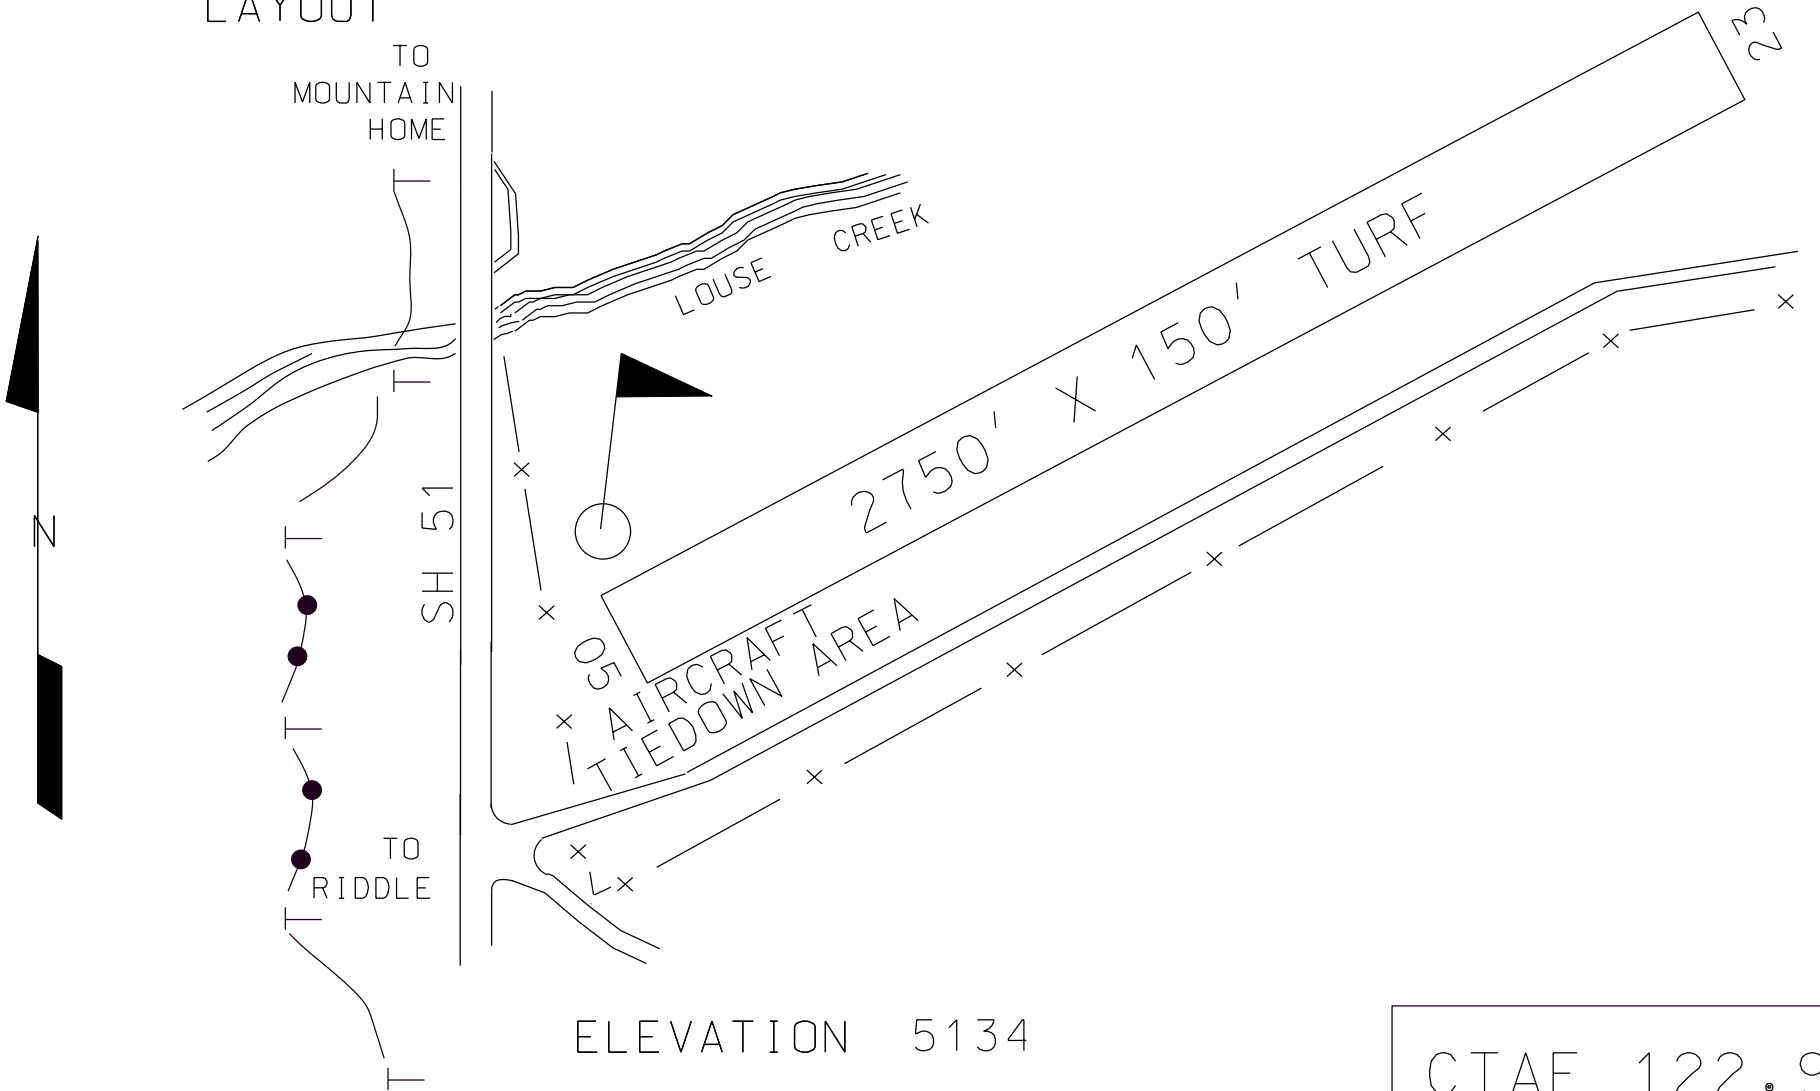

LOCATION

LAT 42° 22.40' LONG 115° 52.77'

LAYOUT

CTAF 122.9

LOCATION MIDDLE OF NOWHERE
(CENTER OF OWYHEE COUNTY)

VOR FREQ RAD NM
MUO 114.9 167° 38.0

COMMUNICATIONS CTAF 122.9

NAV AIDS NO

LIGHTS NO

ATTENDED NO

FUEL NO

SERVICES NO

MANAGER 208-334-8775, STATE OWNED

FBO(s) NO

REMARKS

CAUTION: RUNWAY SUBJECT TO ONGOING DAMAGE BY LIVESTOCK, RODENTS AND GROUND VEHICLES. NO WINTER MAINTENANCE. RWY 05-23 EDGES MARKED WITH WHITE ROCKS. +65' MARKED POWERLINE @ 900' ON APPROACH TO RWY 05.