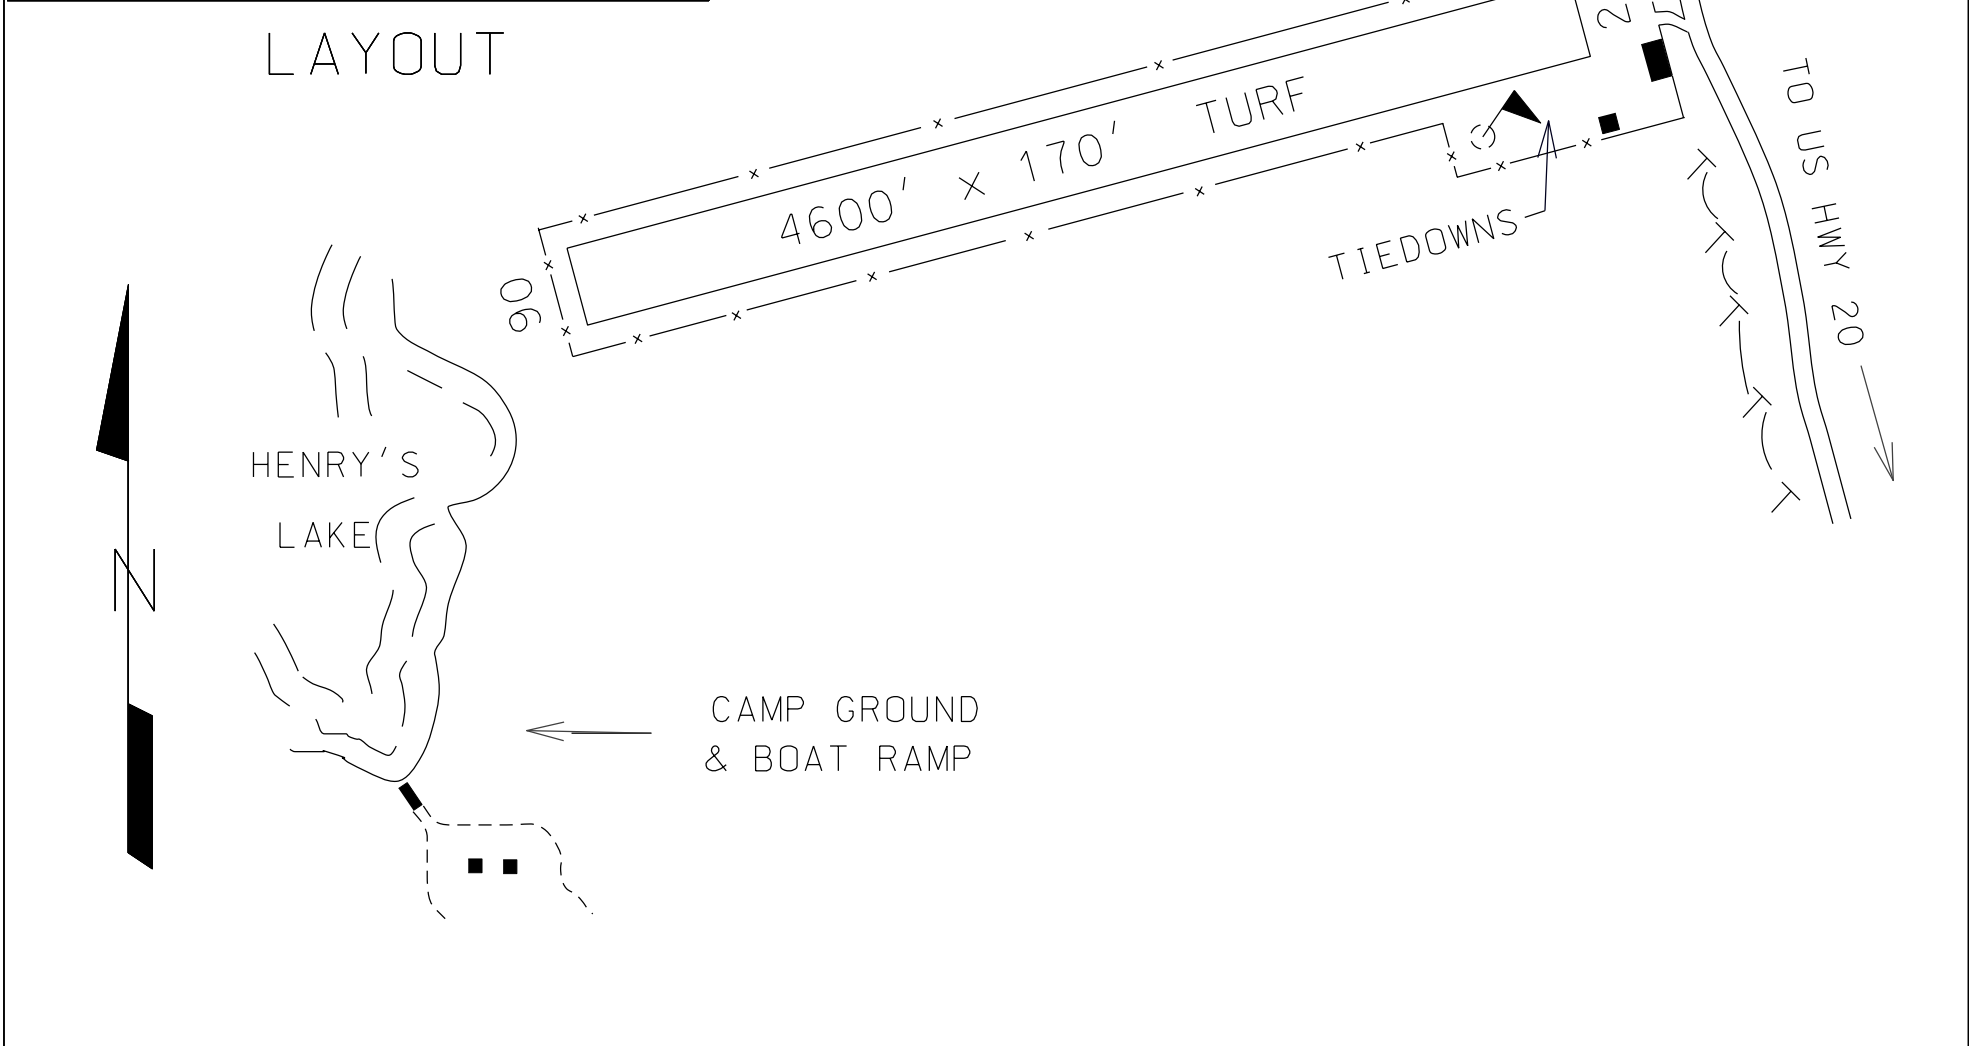

LAT 44° 38.09' LONG 111° 20.56'

ELEVATION 6596

CTAF 122.9

LOCATION
12 MILES N OF ISLAND PARK

VOR FREQ RAD NM
IDA 109.0 008° 74.0

COMMUNICATIONS CTAF 122.9

NAV AIDS NO

LIGHTS NO

ATTENDED NO

FUEL NO

SERVICES

TIEDOWNS

MANAGER 208-334-8775, STATE OWNED

FBO(s) NO

REMARKS RUNWAY 24 RIGHT TRAFFIC. NO WINTER MAINTENANCE.
LAND RUNWAY 06, DEPART RWY 24 WHEN WIND CONDITIONS PERMIT.
WATCH FOR BIG GAME ON RUNWAY.