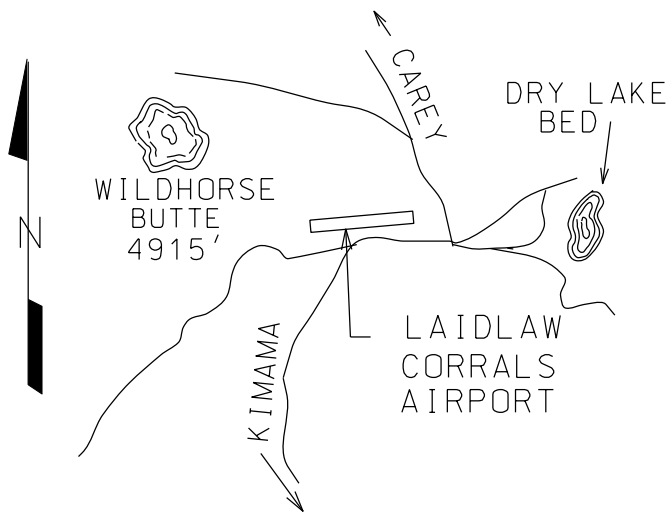

LOCATION

LAT 43° 02.22' LONG 113° 44.02'

LAYOUT

ELEVATION 4427

CTAF 122.9

LOCATION 12 MILES N OF KIMAMA

FUEL NO

VOR FREQ RAD NM
BYI 114.1 355° 28.2

SERVICES TIEDOWNS

COMMUNICATIONS CTAF 122.9

NAV AIDS NO

MANAGER 208-334-8775, STATE OWNED

LIGHTS NO

FBO(s) NO

ATTENDED NO

REMARKS

CAUTION: ANIMALS ON AND IN VICINITY OF AIRPORT. RWY SURFACE SUBJECT TO ONGOING DAMAGE BY LIVESTOCK, GROUND VEHICLES AND RODENTS. NO WINTER MAINTENANCE.

10-07