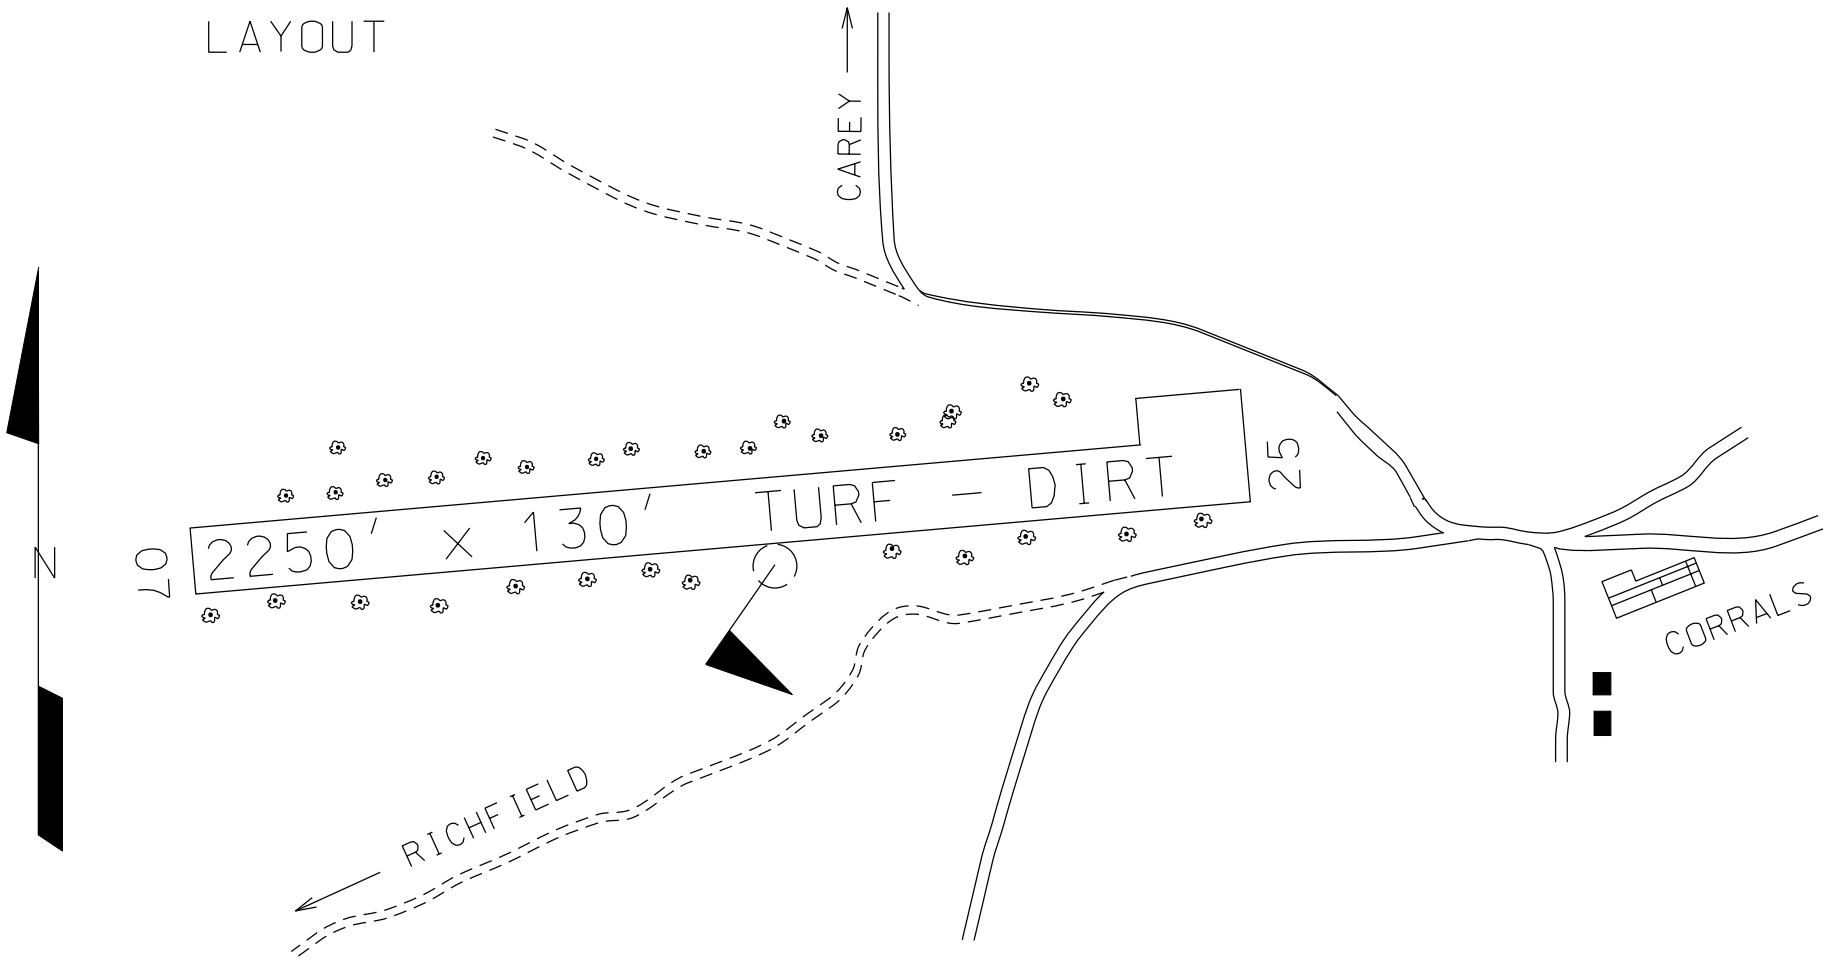

LOCATION

LAT 43° 02.22' LONG 113° 44.02'

LAYOUT

ELEVATION 4427

CTAF 122.9

LOCATION 12 MILES N OF KIMAMA

FUEL NO

VOR FREQ RAD NM
BYI 114.1 355° 28.2

CAUTION: ANIMALS ON AND IN VICINITY OF AIRPORT. RWY SURFACE SUBJECT TO ONGOING DAMAGE BY LIVESTOCK, GROUND VEHICLES AND RODENTS. NO WINTER MAINTENANCE.

10-07