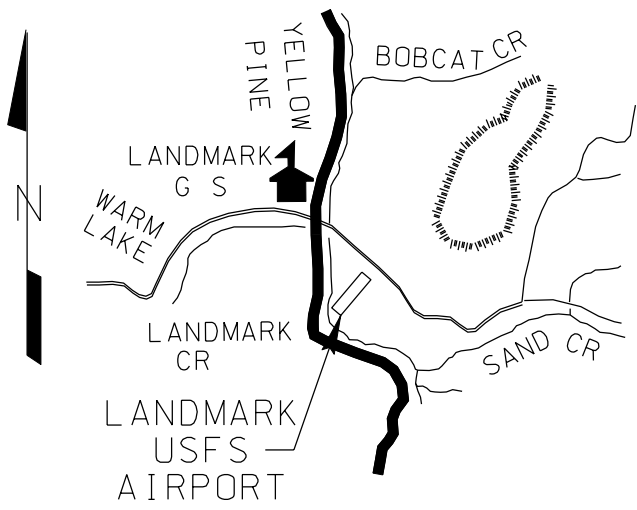

## LOCATION

LAT 44° 38.54' LONG 115° 32.01'

## LAYOUT

ELEVATION 6662

CTAF 122.9

LOCATION 1 MILE SE OF RANGER STA.

FUEL NO

VOR      FREQ      RAD      NM  
DNJ      116.2      085°      30.0

SERVICES  
TIEDOWNS, CAMPING

COMMUNICATIONS CTAF 122.9

## REMARKS

NO LINE OF SIGHT BETWEEN RWY ENDS. AIRPORT LOCATED IN HIGH MOUNTAIN VALLEY SURROUNDED BY HIGH TERRAIN. CAUTION: BEFORE USING THIS AIRPORT, SPECIAL CONSIDERATION SHOULD BE GIVEN TO DENSITY ALTITUDE, TURBULENCE, AND MOUNTAIN FLYING PROFICIENCY. WILDLIFE ON AND IN VICINITY OF AIRPORT. NO WINTER MAINTENANCE.