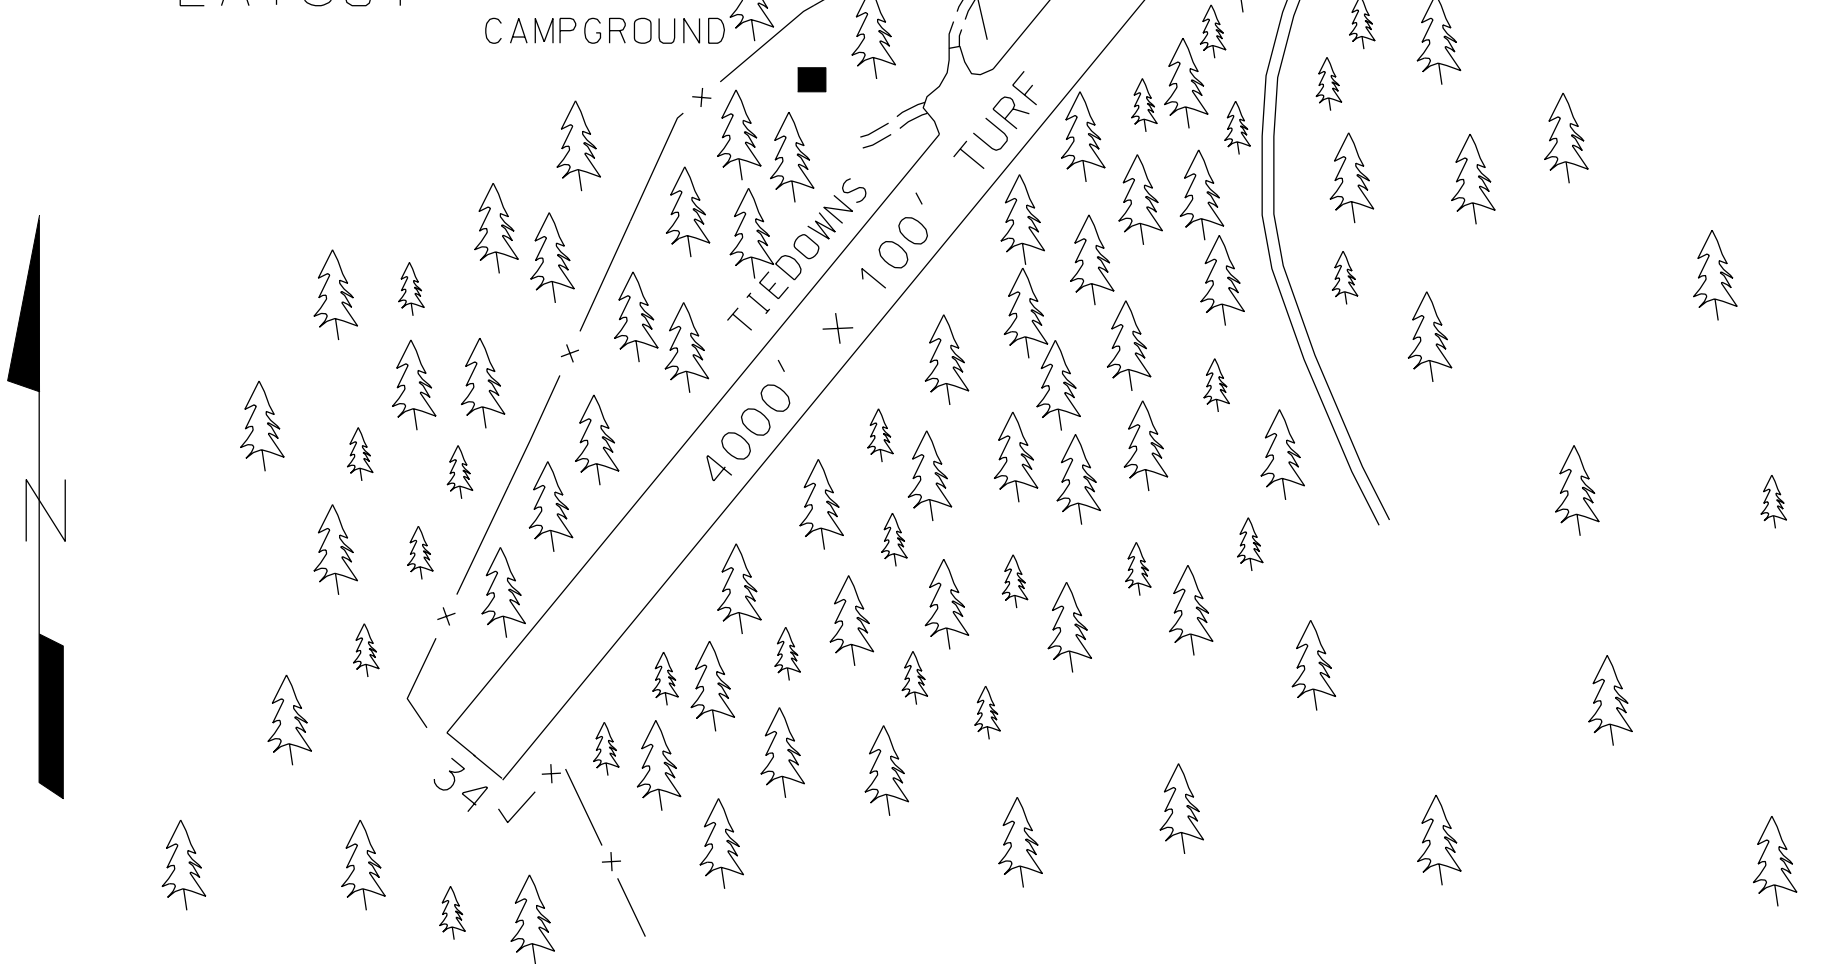

## LOCATION

LAT 44° 38.54' LONG 115° 32.01'

## LAYOUT

ELEVATION 6662

CTAF 122.9

LOCATION 1 MILE SE OF RANGER STA.

FUEL NO

VOR      FREQ      RAD      NM  
DNJ      116.2      085°      30.0

SERVICES  
TIEDOWNS, CAMPING

COMMUNICATIONS CTAF 122.9

## REMARKS

NO LINE OF SIGHT BETWEEN RWY ENDS. AIRPORT LOCATED IN HIGH MOUNTAIN VALLEY SURROUNDED BY HIGH TERRAIN. CAUTION: BEFORE USING THIS AIRPORT, SPECIAL CONSIDERATION SHOULD BE GIVEN TO DENSITY ALTITUDE, TURBULENCE, AND MOUNTAIN FLYING PROFICIENCY. WILDLIFE ON AND IN VICINITY OF AIRPORT. NO WINTER MAINTENANCE.