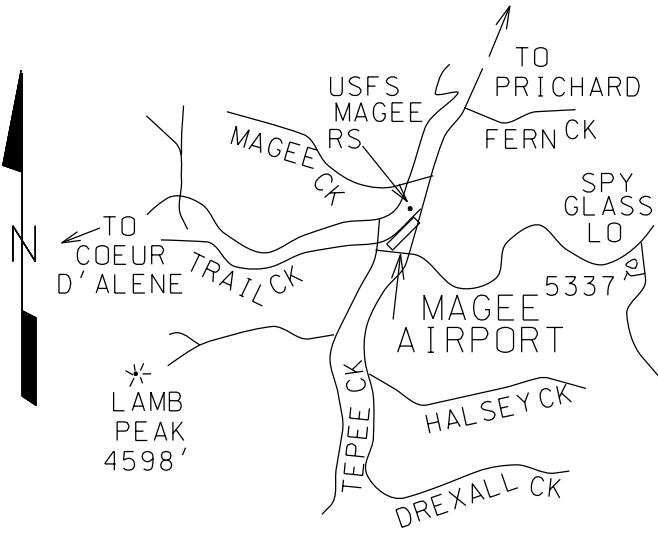

### LOCATION

LAT 47° 50.24' LONG 116° 15.81'

### LAYOUT

ELEVATION 3002

CTAF 122.9

#### LOCATION

23 MILES NE OF COEUR D'ALENE

VOR	FREQ	RAD	NM
COE	108.8	060°	23.5

COMMUNICATIONS CTAF 122.9

NAV AIDS NO

LIGHTS NO

ATTENDED NO

FUEL NO

SERVICES  
TIEDOWNS, CAMPGROUND

MANAGER  
208-334-8775, STATE OPERATED

FBO(s) NO

REMARKS NORMALLY LAND RWY 18, DEPART RWY 36. NO WINTER MAINTENANCE. SNOWMOBILE ACTIVITY IN WINTER. FIRST 300' OF RUNWAY 18 IS UNEVEN AND CAN BE SOFT IN SPRING.