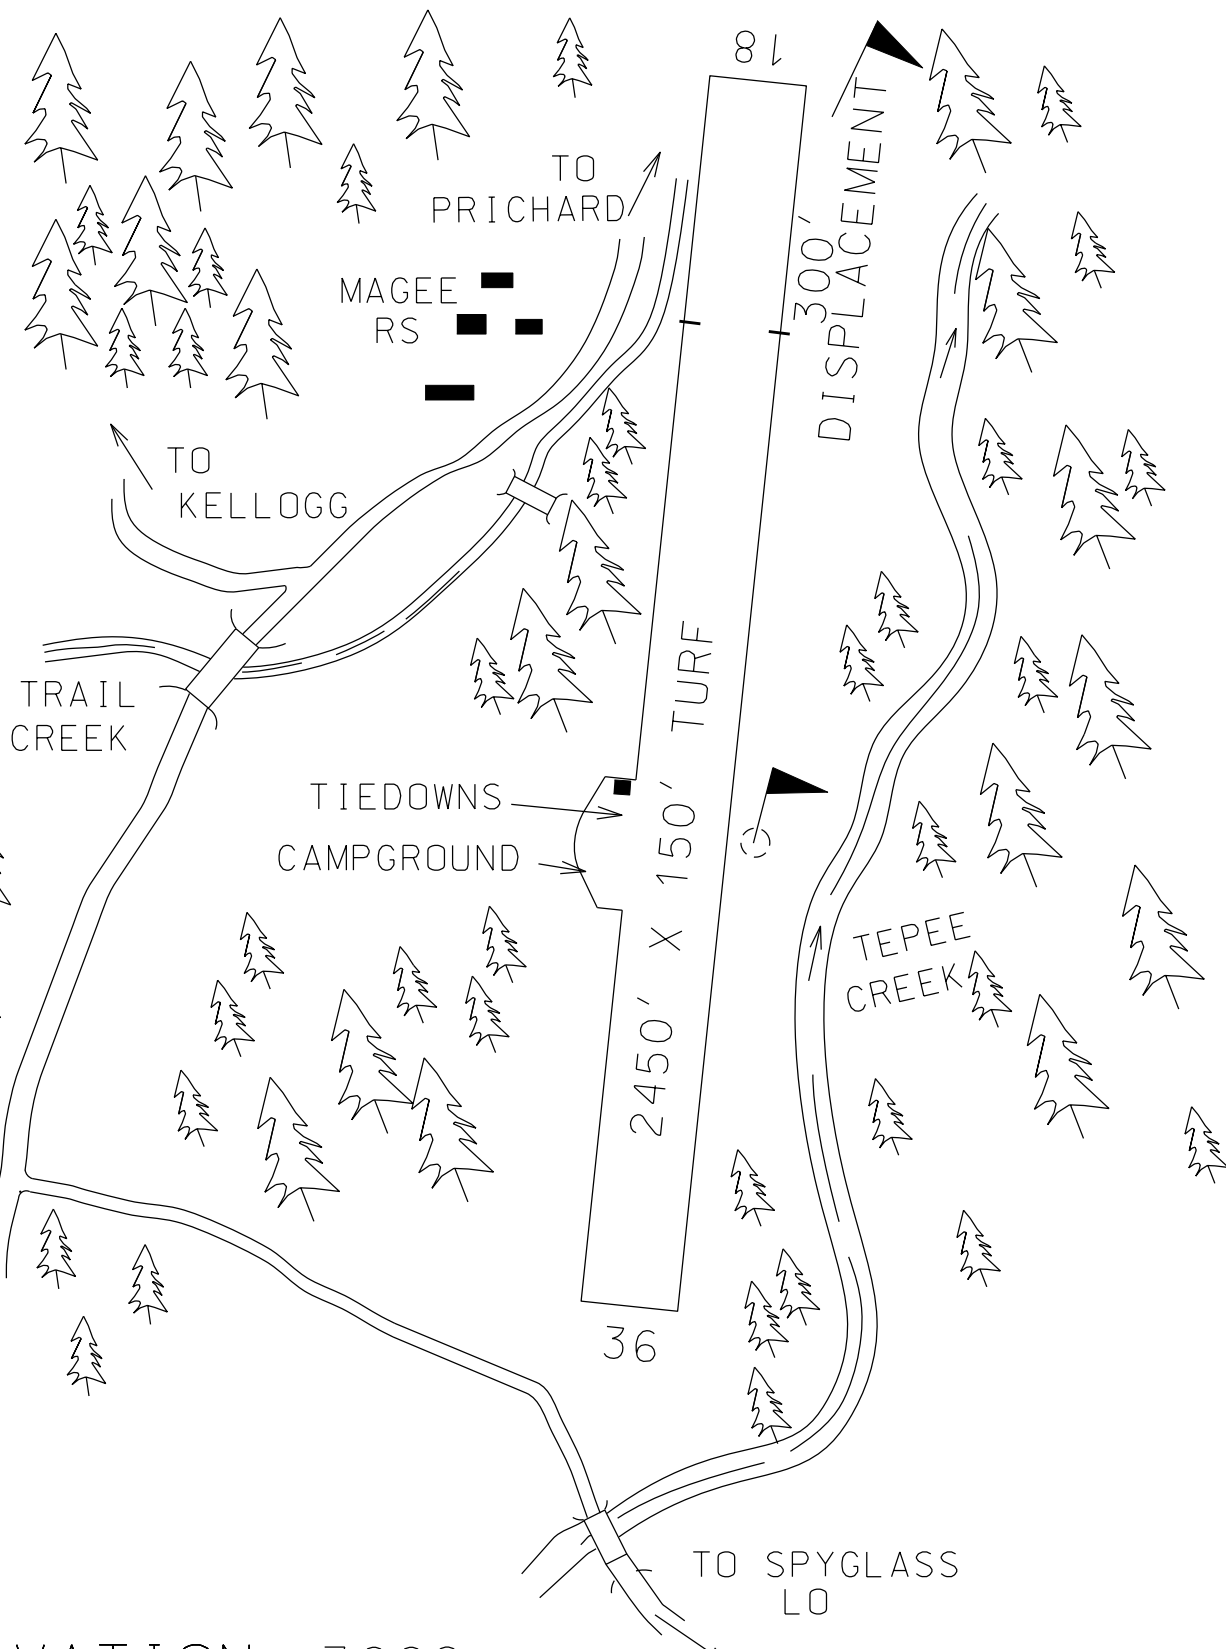

### LOCATION

LAT 47° 50.24' LONG 116° 15.81'

#### LOCATION

23 MILES NE OF COEUR D'ALENE

VOR	FREQ	RAD	NM
COE	108.8	060°	23.5

COMMUNICATIONS CTAF 122.9

NAV AIDS NO

LIGHTS NO

ATTENDED NO

FUEL NO

SERVICES  
TIEDOWNS, CAMPGROUND

MANAGER  
208-334-8775, STATE OPERATED

FBO(s) NO

REMARKS NORMALLY LAND RWY 18, DEPART RWY 36. NO WINTER MAINTENANCE. SNOWMOBILE ACTIVITY IN WINTER. FIRST 300' OF RUNWAY 18 IS UNEVEN AND CAN BE SOFT IN SPRING.