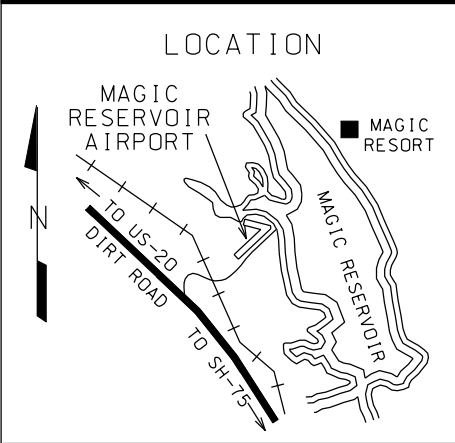

MAGIC RESERVOIR

U93

LAT 43°16.84' LONG 114°23.78'

LOCATION ADJACENT W OF MAGIC RES

VOR FREQ RAD NM
TWF 115.8 345° 48.5

COMMUNICATIONS CTAF 122.9

NAV AIDS NO

LIGHTS NO

ATTENDED NO

FUEL NO

SERVICES
TIEDOWNS, FOOD & LODGING ADJACENT AREA

MANAGER
208-334-8775, STATE OPERATED

FBO(s) NO

REMARKS
NORMALLY LAND RWY 03 OR RWY 09, DEPART RWY 21 OR RWY 27 TO AVOID FLYING OVER RESORT AREA. RWY 09-27, NO LINE OF SIGHT BETWEEN RUNWAY ENDS. NO WINTER MAINTENANCE.

01/09

MAGIC RESERVOIR

U93