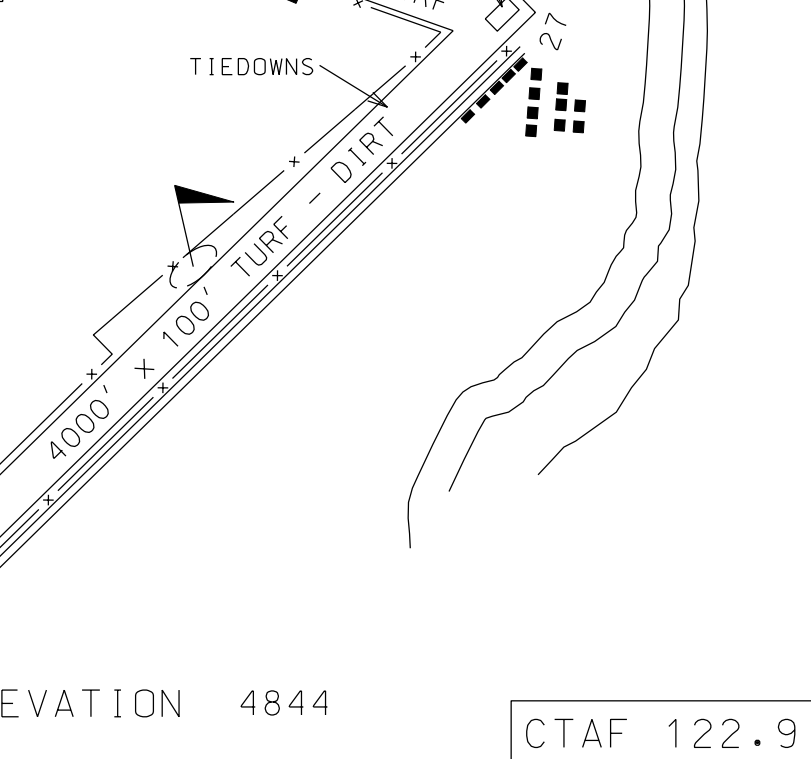

MAGIC RESERVOIR

U93

LAT 43°16.84' LONG 114°23.78'

LOCATION ADJACENT W OF MAGIC RES

VOR FREQ RAD NM
TWF 115.8 345° 48.5

COMMUNICATIONS CTAF 122.9

NAV AIDS NO

LIGHTS NO

ATTENDED NO

FUEL NO

SERVICES
TIEDOWNS, FOOD & LODGING ADJACENT AREA

MANAGER
208-334-8775, STATE OPERATED

FBO(s) NO

REMARKS
NORMALLY LAND RWY 03 OR RWY 09, DEPART RWY 21 OR RWY 27 TO AVOID FLYING OVER RESORT AREA. RWY 09-27, NO LINE OF SIGHT BETWEEN RUNWAY ENDS. NO WINTER MAINTENANCE.