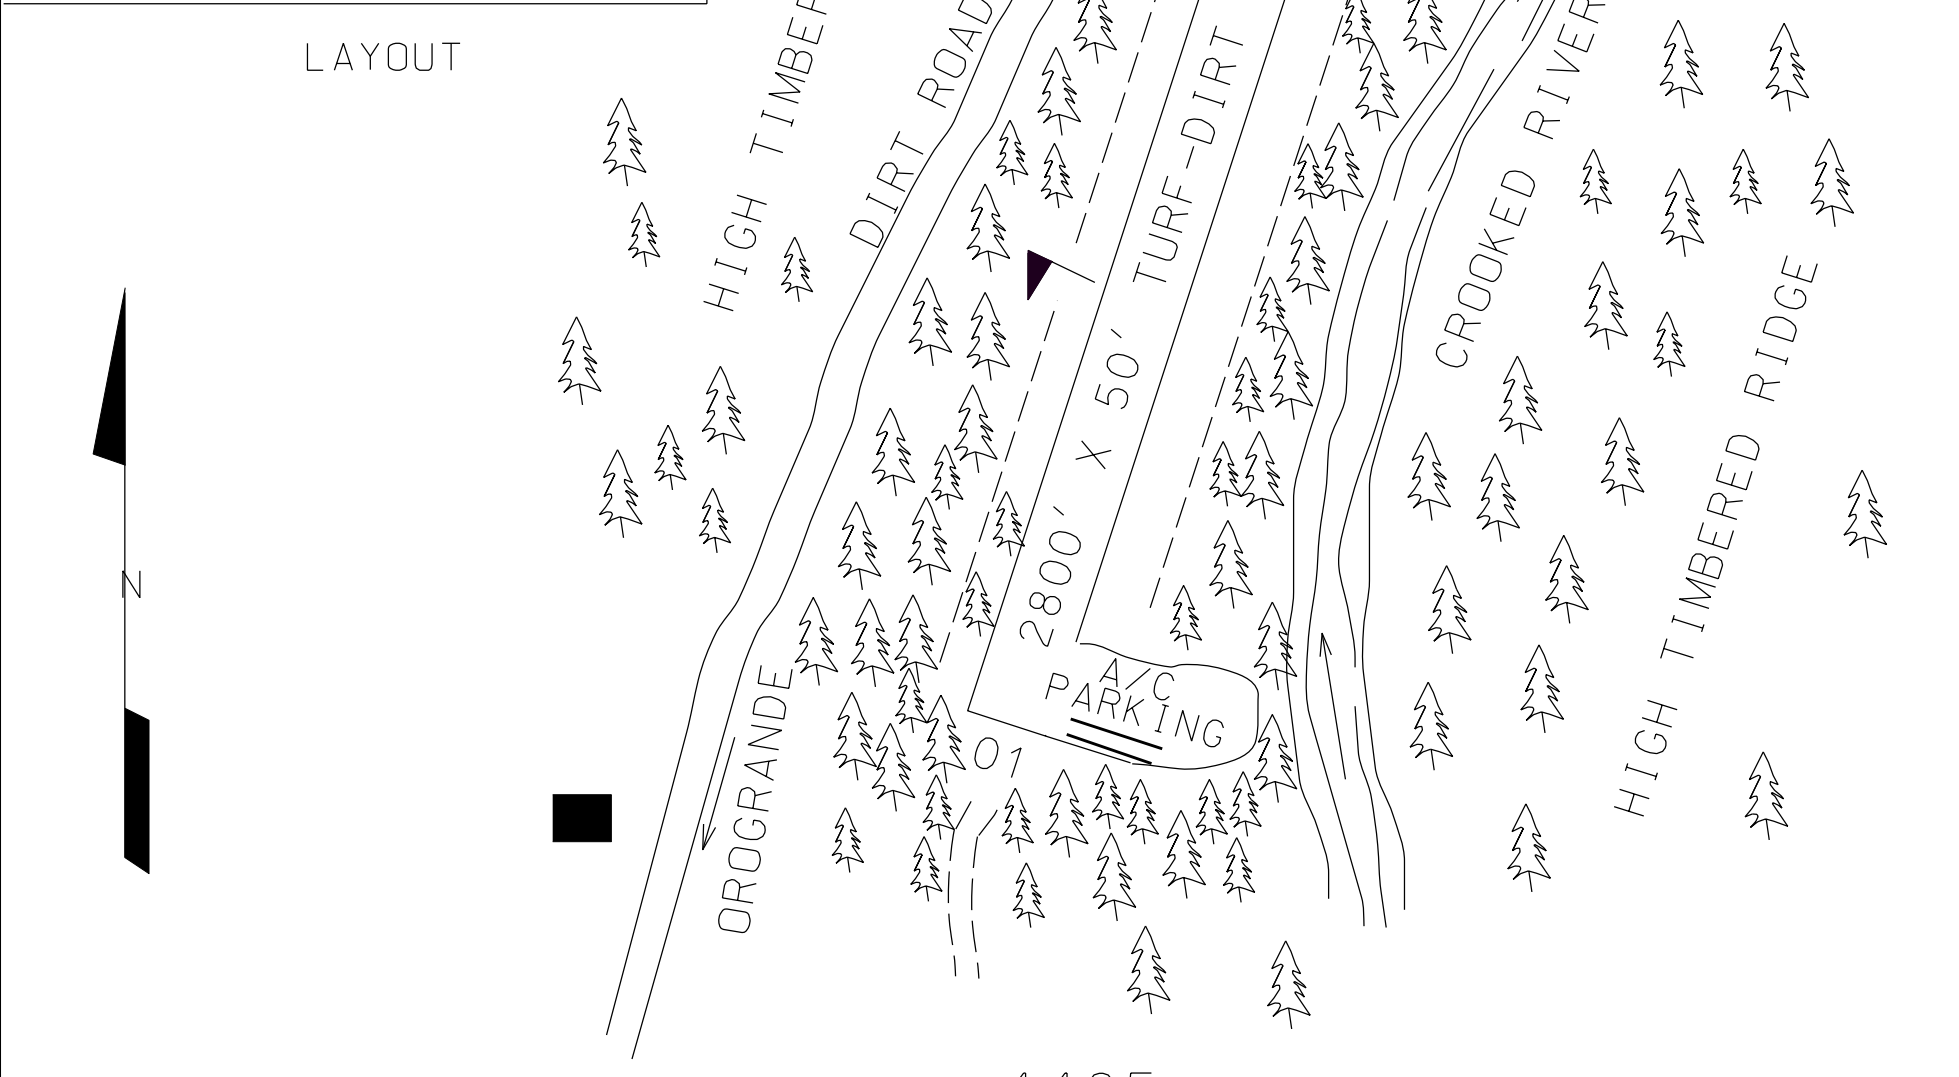

LAT 45° 43.81

LONG 115° 31.68

LOCATION 1 MILE NE OF OROGRANDE

FUEL NO

VOR FREQ RAD NM
 DNJ 116.2 009° 64.0

SERVICES TIEDOWN ANCHOR CABLE ONLY, NO CHAINS.

COMMUNICATIONS CTAF 122.9

MANAGER 208-983-9571

NAV AIDS NO

FBO(s) NO

LIGHTS NO

ATTENDED NO

REMARKS LAND RUNWAY 19 TAKEOFF RUNWAY 01 WHEN WIND CONDITIONS PERMIT. AIRPORT LOCATED IN NARROW RIVER CANYON, SUBJECT TO MIDDAY DOWNDRAFTS AND TURBULENCE. RECOMMEND EARLY MORNING, LATE EVENING OPERATIONS DURING SUMMER. GROUND VEHICLES HAVE ACCESS TO RUNWAY. NO WINTER MAINTENANCE. 40-60' TREES ON SHORT FINAL, BOTH RUNWAY ENDS.