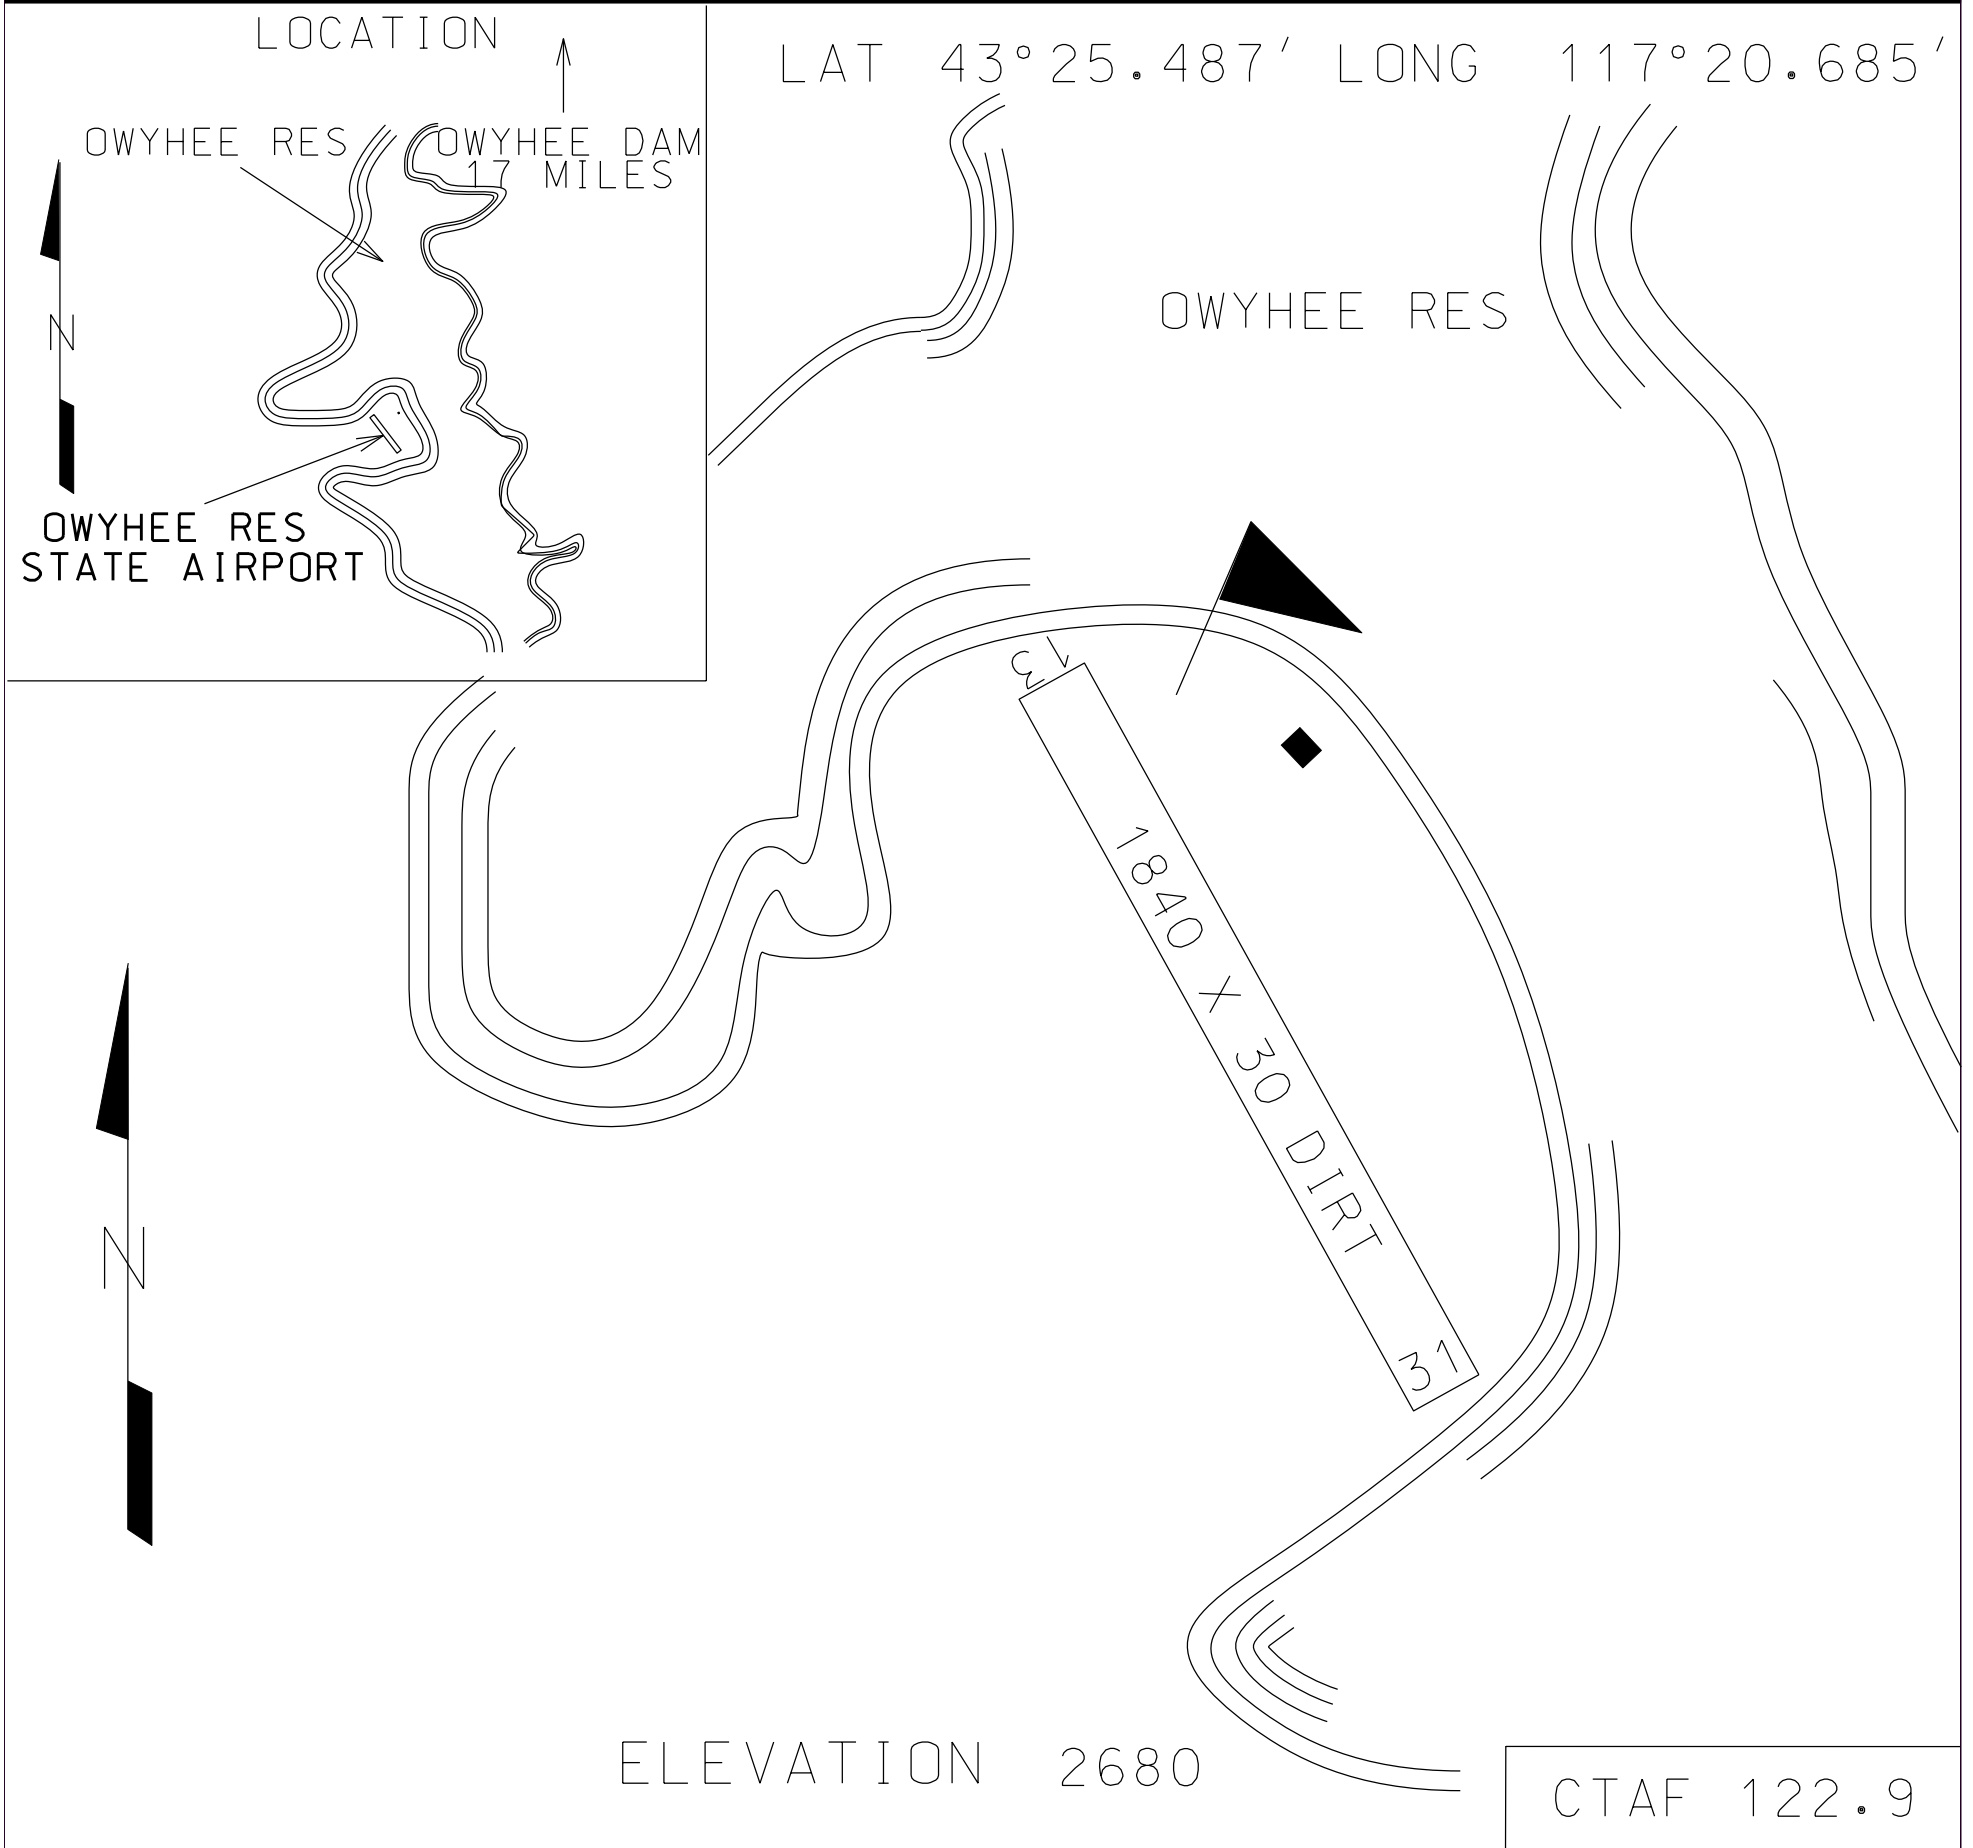

OWYHEE RES

28U

LOCATION

41 MILES WSW OF NAMPA ID

<u>VOR</u>	<u>FREQ</u>	<u>RAD</u>	<u>NM</u>
BOI	113.3	247°	59

COMMUNICATIONS CTAF 122.9

NAV AIDS NO

LIGHTS NO

ATTENDED NO

FUEL NONE

SERVICES
NONE

MANAGER

FBO(s)
NO

REMARKS

RWY 13-31 SURFACE ROUGH. LOOSE ROCKS, SOFT WHEN WET. SUBJECT TO WASHOUTS. CALL 503-378-4880 FOR ADVISORIES.

OWYHEE RES

28U