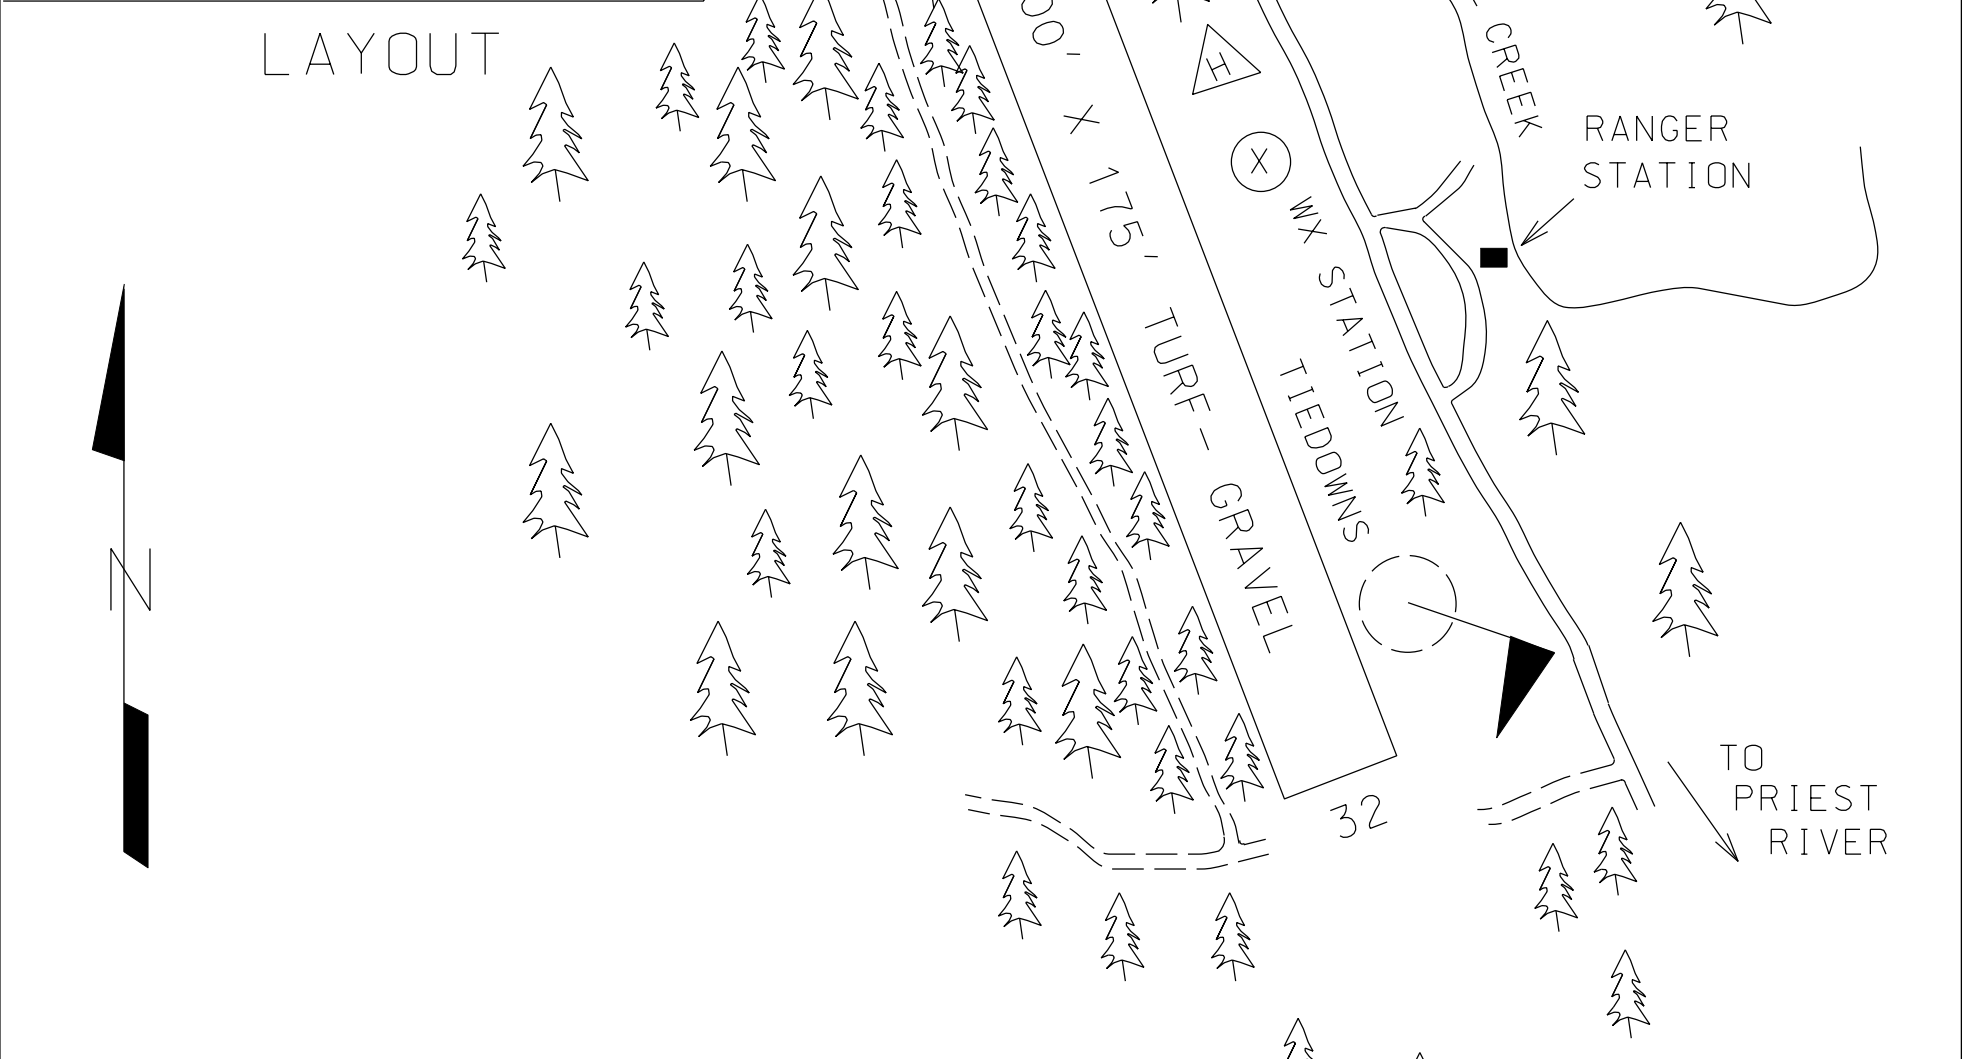

LAT 48° 34.50' LONG 116° 57.81'

ELEVATION 2611

CTAF 122.9

LOCATION 3 MILES S OF NORDMAN

FUEL NO

VOR FREQ RAD NM
GEG 115.5 003° 66.0

SERVICES
TIEDOWNS, FOOD & LODGING
ADJACENT AREA

COMMUNICATIONS CTAF 122.9