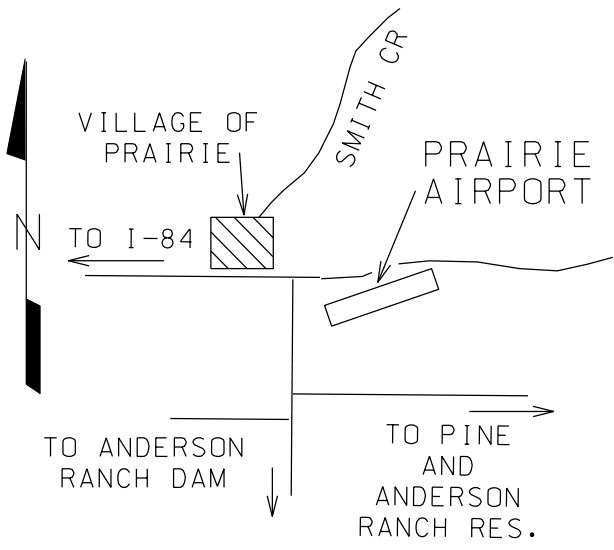

LOCATION

LAT 43° 29.90' LONG 115° 32.82'

LAYOUT

ELEVATION 4958

CTAF 122.9

LOCATION 1 NM SE OF SMITH PRAIRIE

FUEL NO

<u>VOR</u>	<u>FREQ</u>	<u>RAD</u>	<u>NM</u>
BOI	113.3	080°	28.5

SERVICES
TIEDOWNS, CAMPING, TOILET

COMMUNICATIONS CTAF 122.9

NAV AIDS NO

MANAGER
208-334-8775, STATE OPERATED

LIGHTS NO

FBO(s) NO

ATTENDED NO

REMARKS NORMALLY LAND RWY 05, TAKEOFF RWY 23. RWY 05-23 EDGES AND THRESHOLDS MARKED WITH WHITE ROCKS. NO WINTER MAINTENANCE.