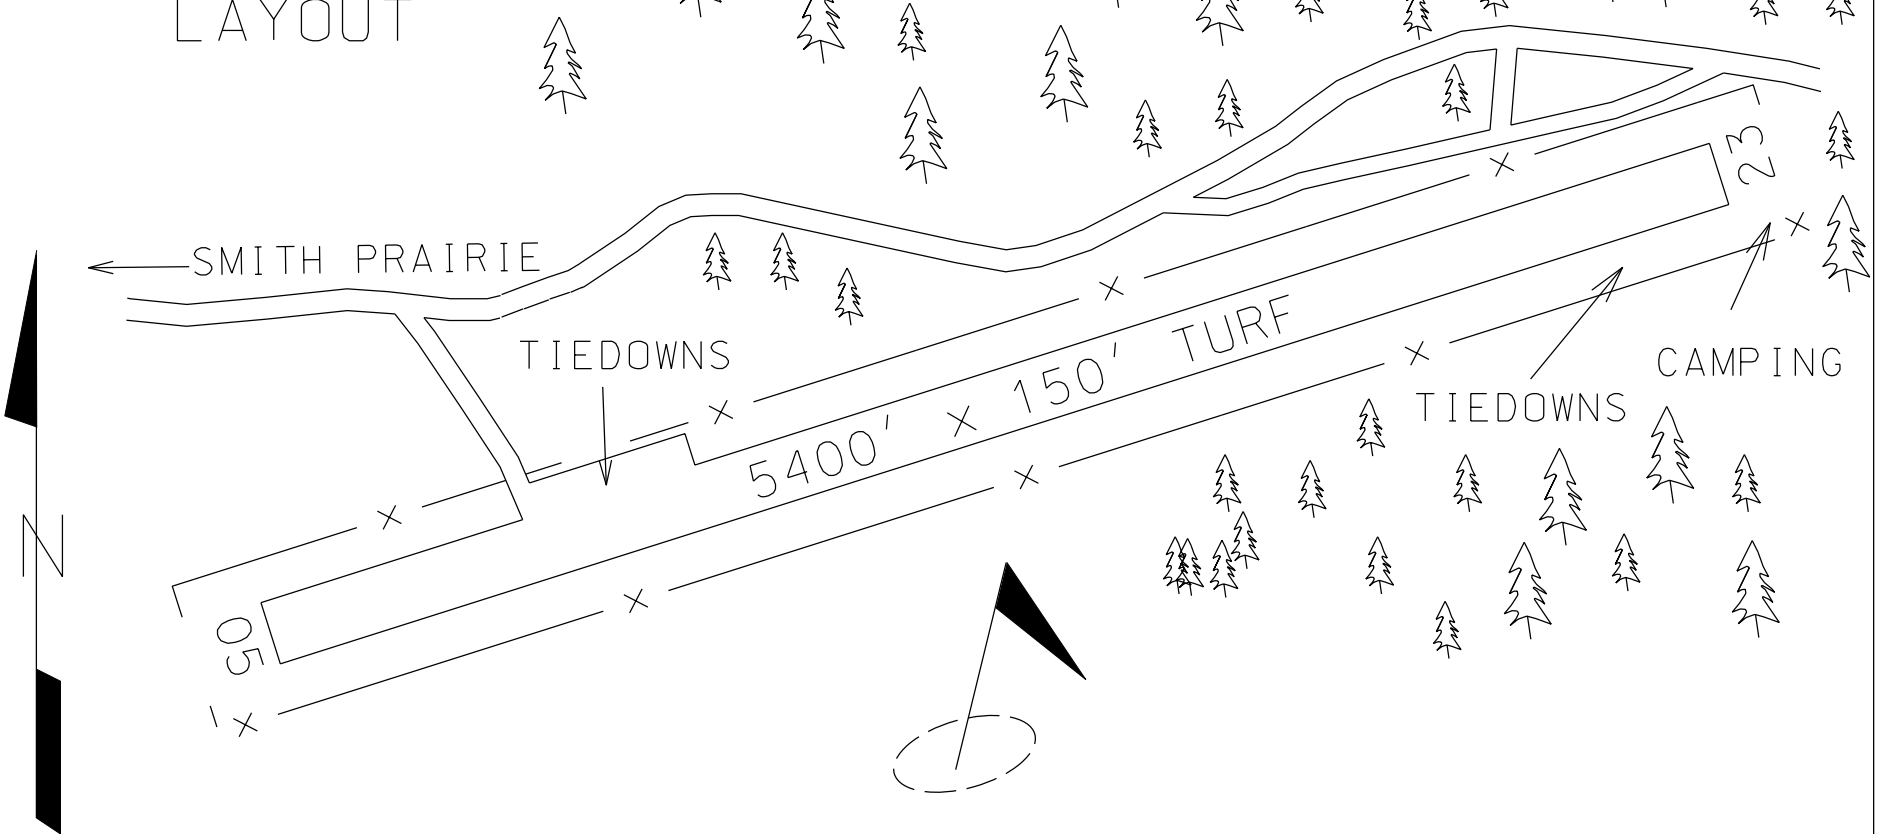

LOCATION

LAT 43° 29.90' LONG 115° 32.82'

LAYOUT

ELEVATION 4958

CTAF 122.9

LOCATION 1 NM SE OF SMITH PRAIRIE

FUEL NO

<u>VOR</u>	<u>FREQ</u>	<u>RAD</u>	<u>NM</u>
BOI	113.3	080°	28.5

SERVICES
TIEDOWNS, CAMPING, TOILET

COMMUNICATIONS CTAF 122.9

NAV AIDS NO

MANAGER
208-334-8775, STATE OPERATED

LIGHTS NO

FBO(s) NO

ATTENDED NO

REMARKS NORMALLY LAND RWY 05, TAKEOFF RWY 23. RWY 05-23 EDGES AND THRESHOLDS MARKED WITH WHITE ROCKS. NO WINTER MAINTENANCE.