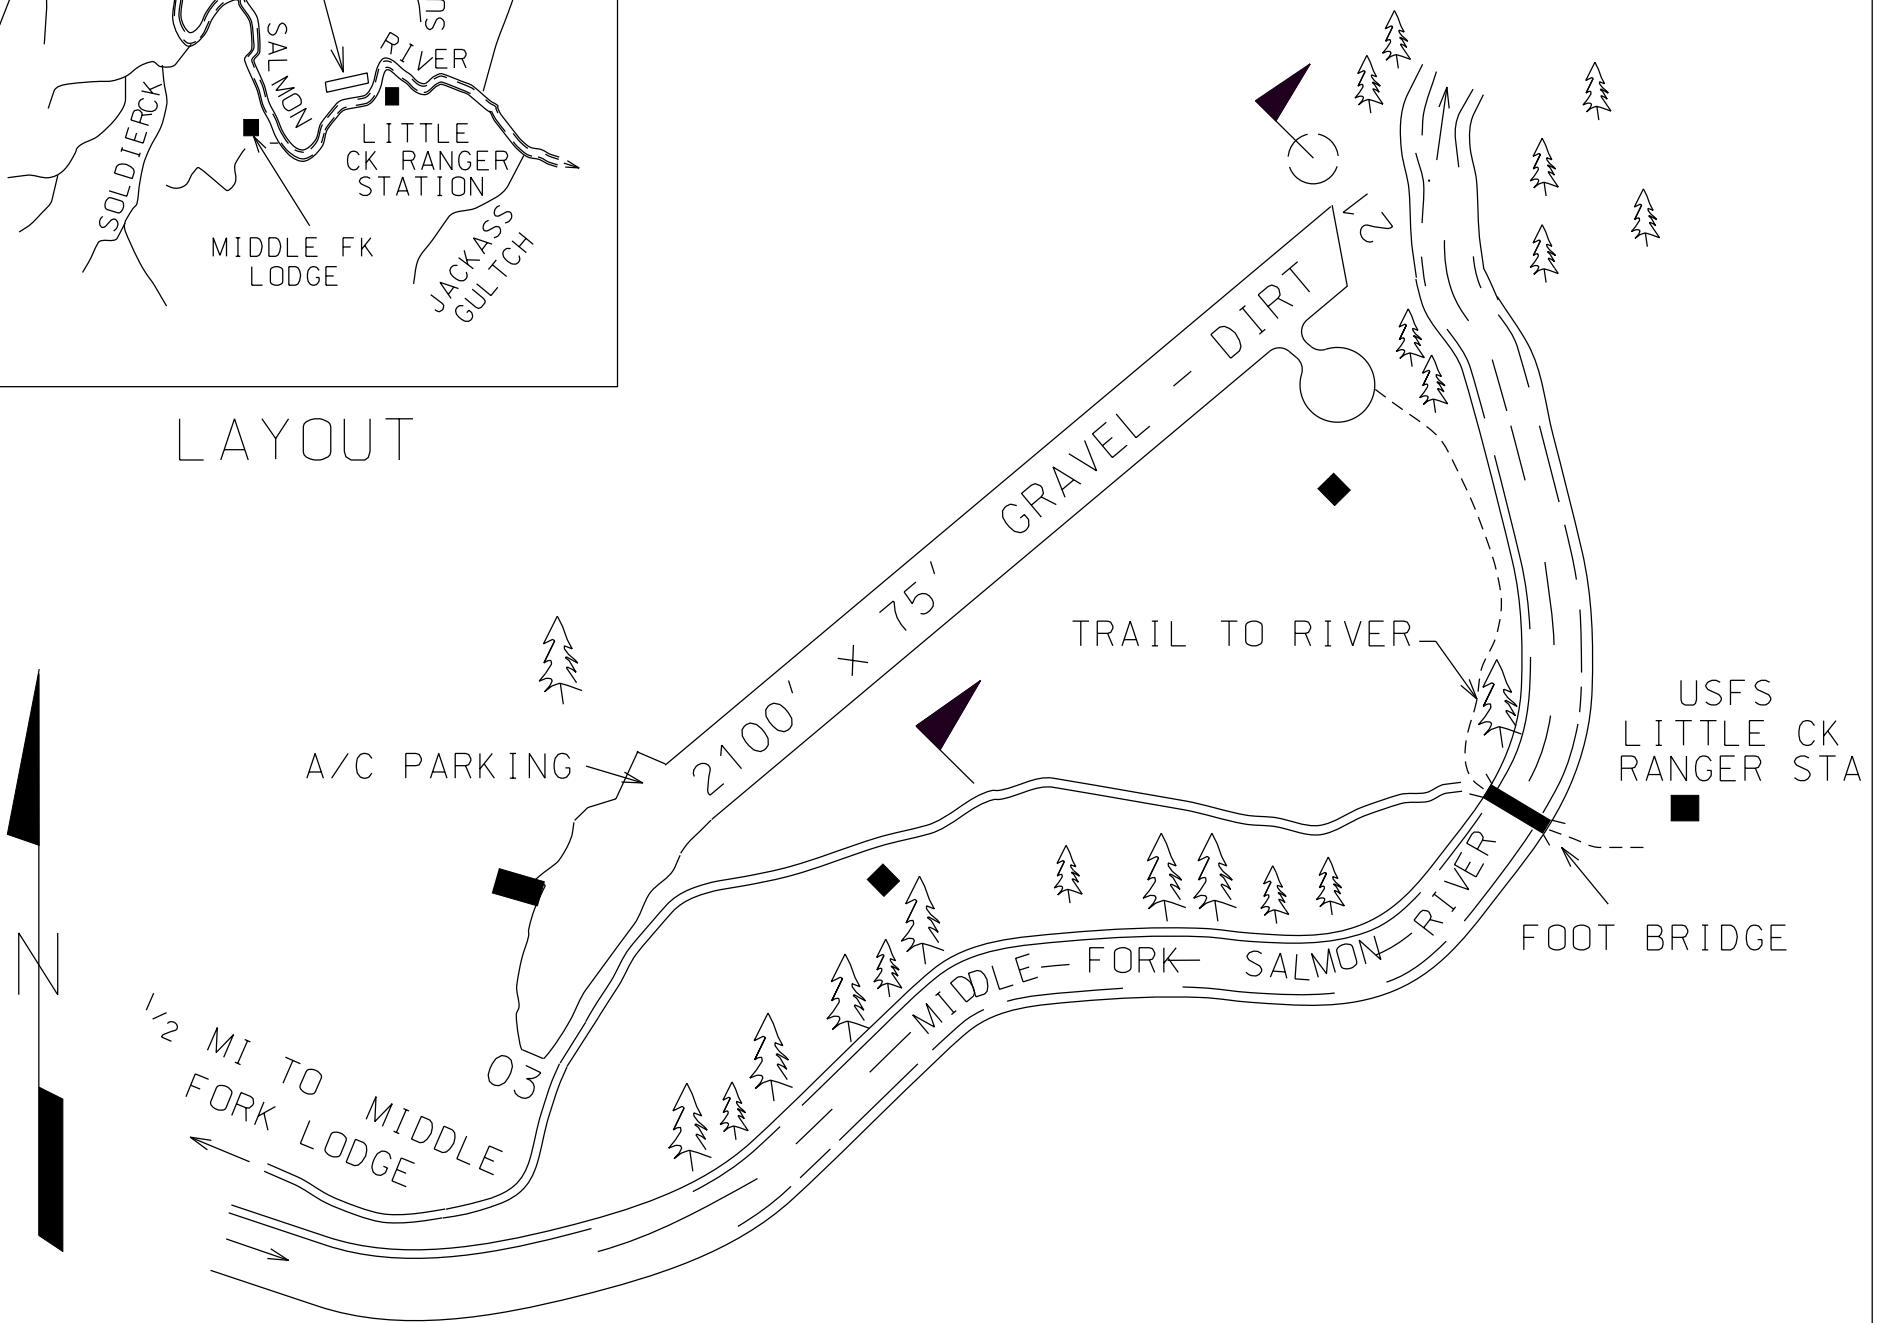

LOCATION

LAT 44° 43.58' LONG 115° 00.21'

LAYOUT

ELEVATION 4400

CTAF 122.9

LOCATION 31 MILES N OF STANLEY

FUEL NO

VOR FREQ RAD NM
LKT 113.5 229° 43.0

CAUTION: SPECIAL CONSIDERATION SHOULD BE GIVEN TO MOUNTAIN FLYING PROFICIENCY. RECOMMEND LAND RUNWAY 21, DEPART RWY 03. GO AROUNDS EXTREMELY DIFFICULT. CONSIDERABLE AIR TAXI OPERATIONS IN THE SUMMER. NO WINTER MAINTENANCE.