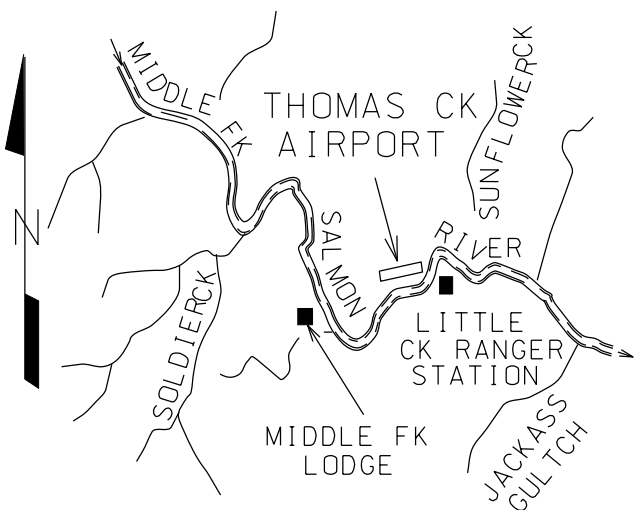

LOCATION

LAT 44° 43.58' LONG 115° 00.21'

LAYOUT

ELEVATION 4400

CTAF 122.9

LOCATION 31 MILES N OF STANLEY

FUEL NO

VOR FREQ RAD NM
LKT 113.5 229° 43.0

SERVICES NO

COMMUNICATIONS CTAF 122.9

NAV AIDS NO

MANAGER 208-334-8775, STATE OWNED

LIGHTS NO

FBO(s) NO

ATTENDED NO

REMARKS

CAUTION: SPECIAL CONSIDERATION SHOULD BE GIVEN TO MOUNTAIN FLYING PROFICIENCY. RECOMMEND LAND RUNWAY 21, DEPART RWY 03. GO AROUNDS EXTREMELY DIFFICULT. CONSIDERABLE AIR TAXI OPERATIONS IN THE SUMMER. NO WINTER MAINTENANCE.