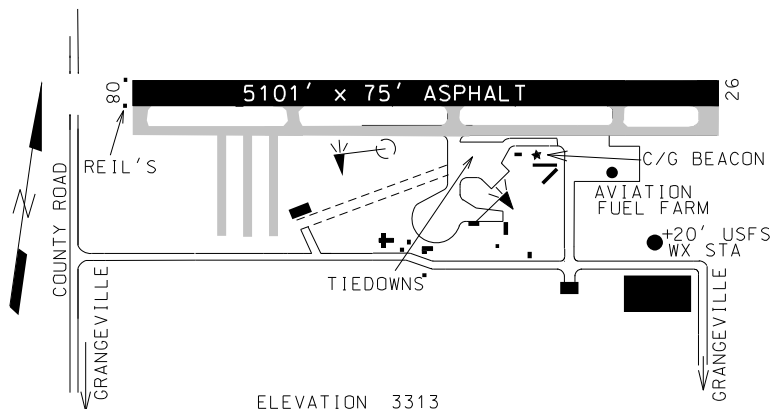

# GRANGEVILLE

IDAHO COUNTY

### LOCATION

LAT 45°56.56' LONG 116°07.38'

### LAYOUT

ELEVATION 3313

CTAF 122.8

LOCATION 1 MILE N OF GRANGEVILLE

FUEL 100LL, JET A SELF SERVE

VOR DNJ  
FREQ 116.2  
RAD 344°  
NM 70.6

SERVICES  
TIEDOWNS, COURTESY CAR, FOOD & LODGING ADJACENT AREA

COMMUNICATIONS CTAF 122.8  
AWDS 118.175 AND 208-983-0306